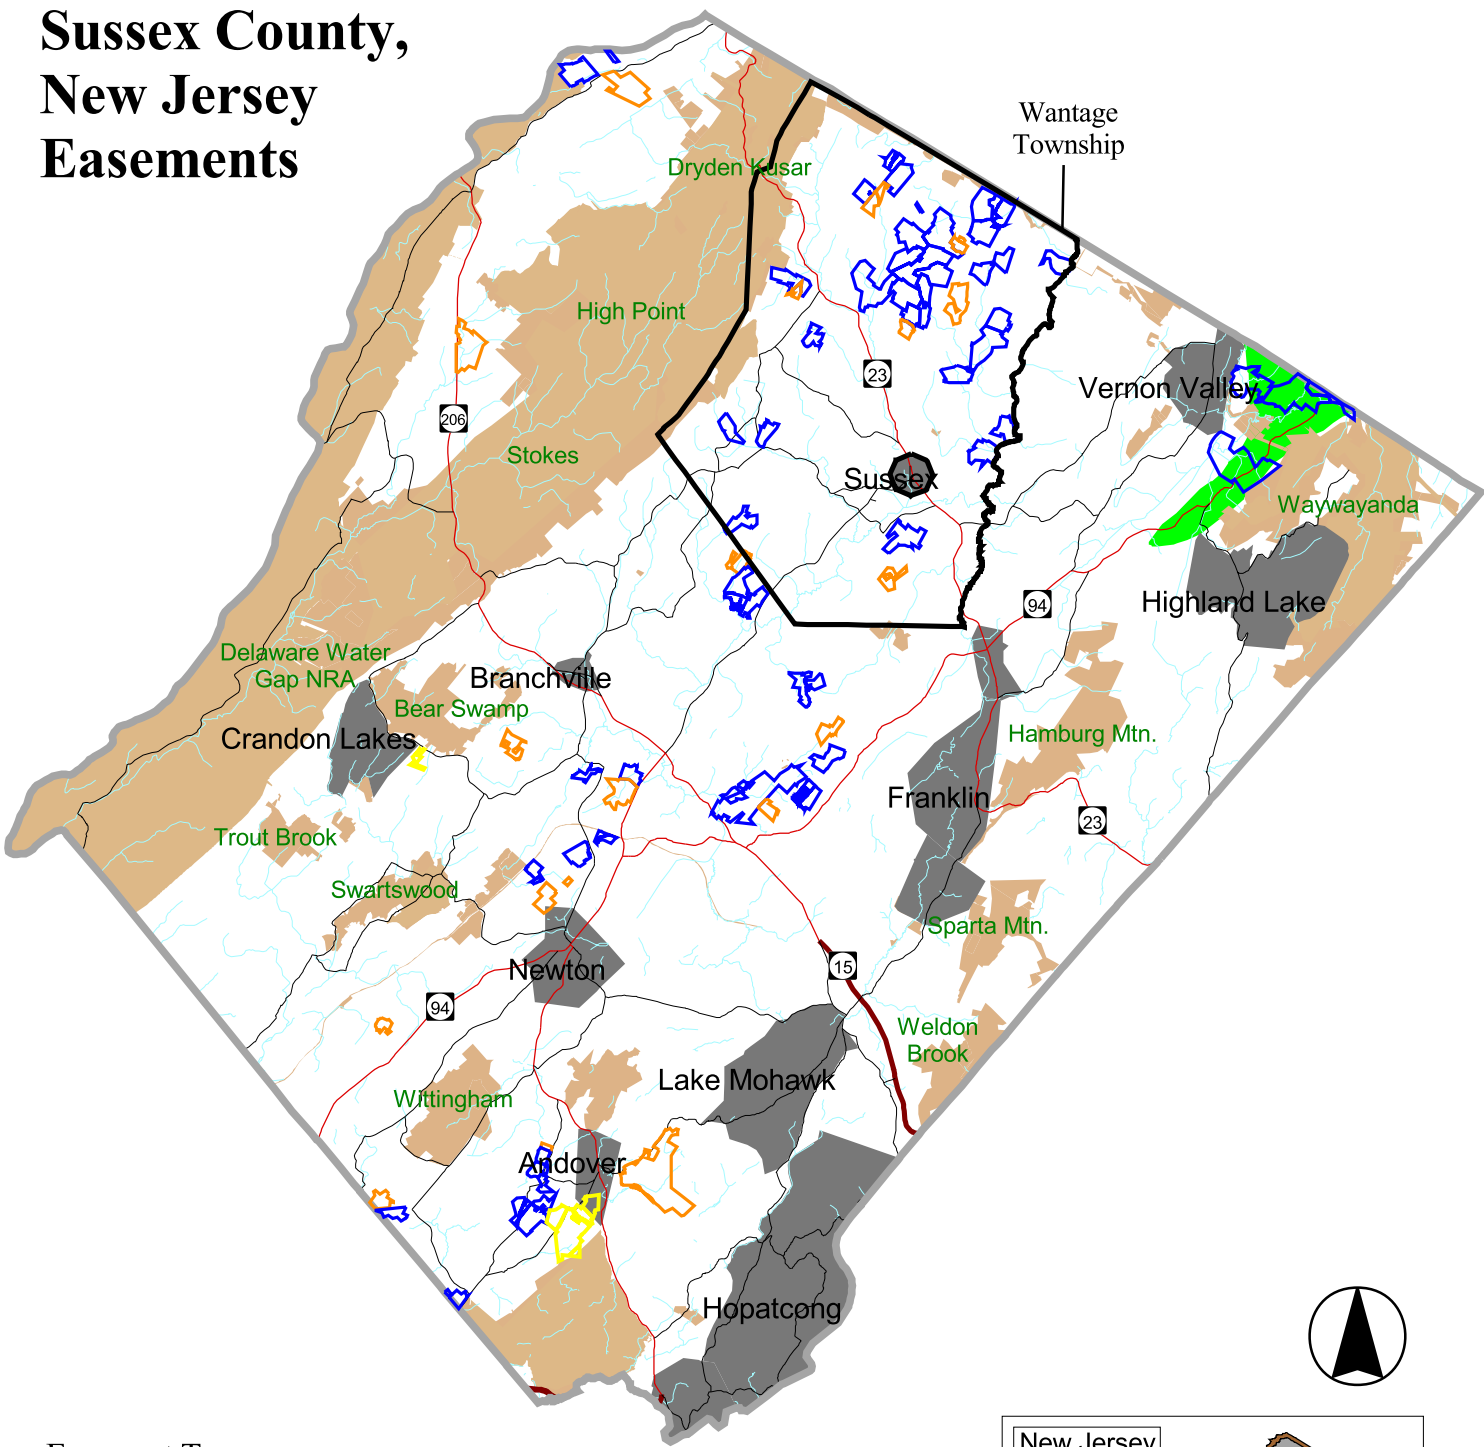

Sussex County, New Jersey Easements

Easement Types

- County
- State
- Municipal TDR
- Undetermined
- Other Protected Lands
- Prime Farmland (STATSGO)
- Urban
- Roads
- Rivers / Streams

Easement data courtesy New Jersey State Agricultural Development Committee.