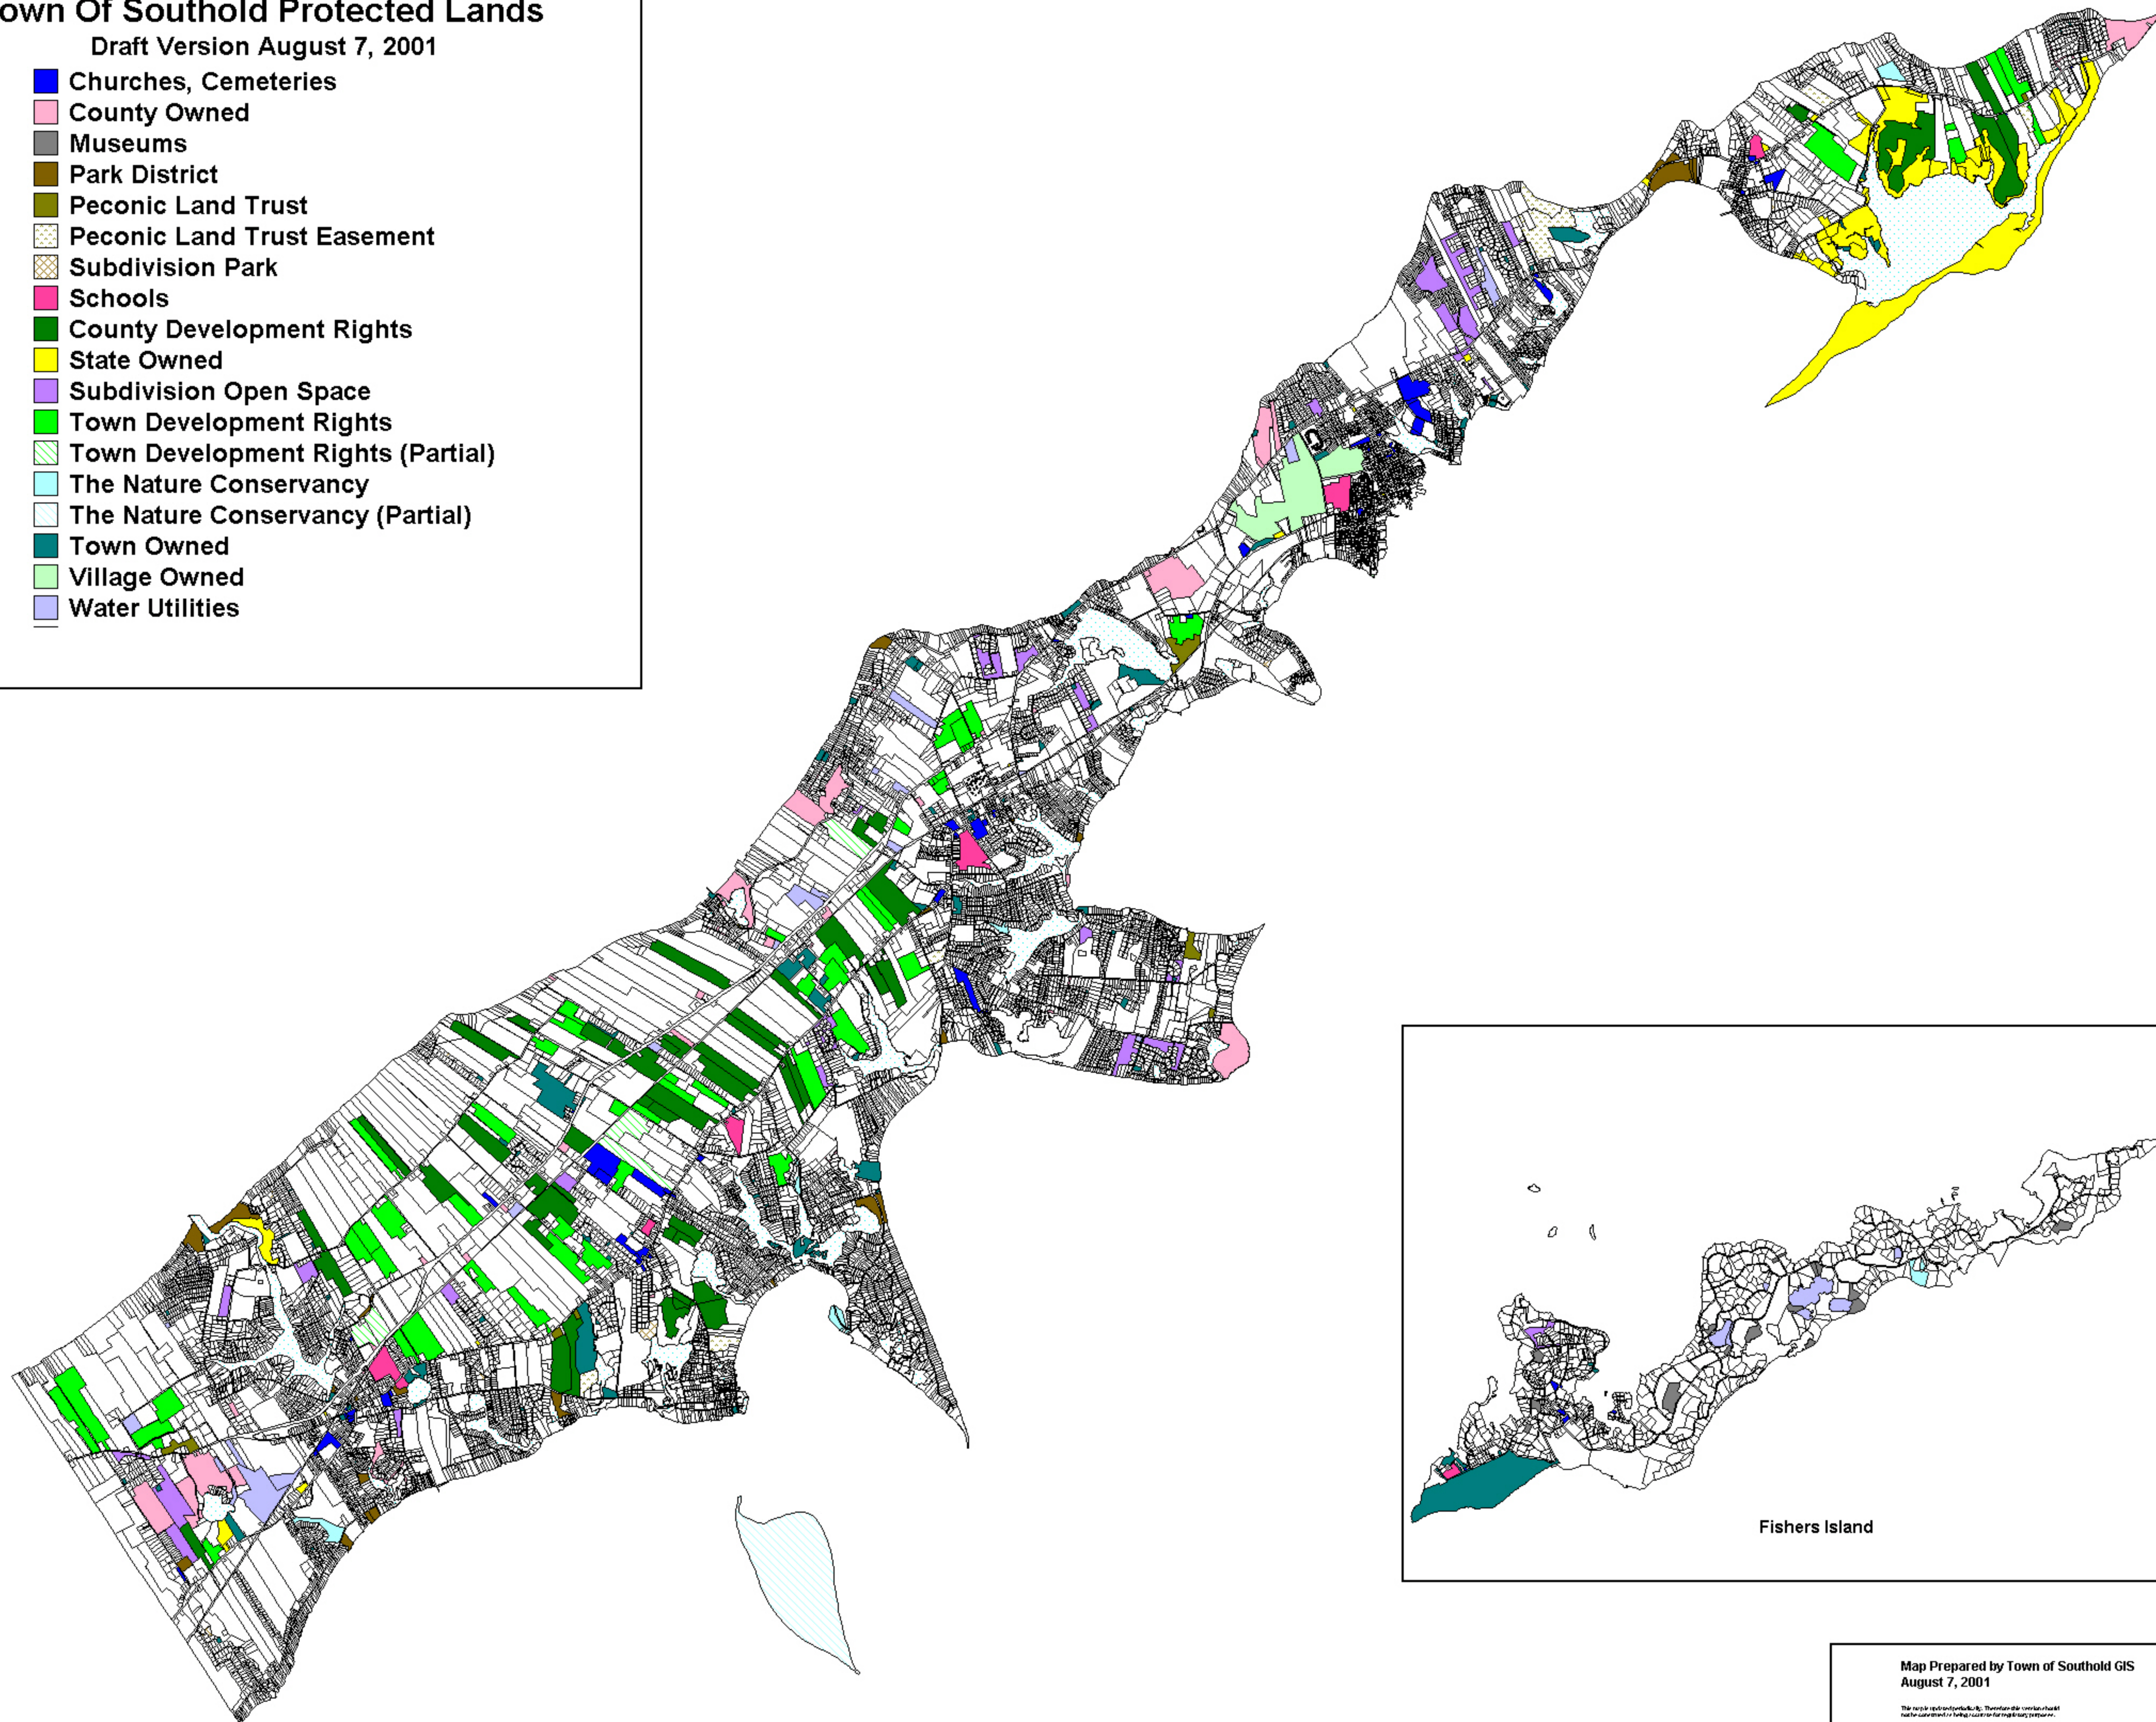

Town Of Southold Protected Lands

Draft Version August 7, 2001

- Churches, Cemeteries
- County Owned
- Museums
- Park District
- Peconic Land Trust
- Peconic Land Trust Easement
- Subdivision Park
- Schools
- County Development Rights
- State Owned
- Subdivision Open Space
- Town Development Rights
- Town Development Rights (Partial)
- The Nature Conservancy
- The Nature Conservancy (Partial)
- Town Owned
- Village Owned
- Water Utilities

Map Prepared by Town of Southold GIS
August 7, 2001