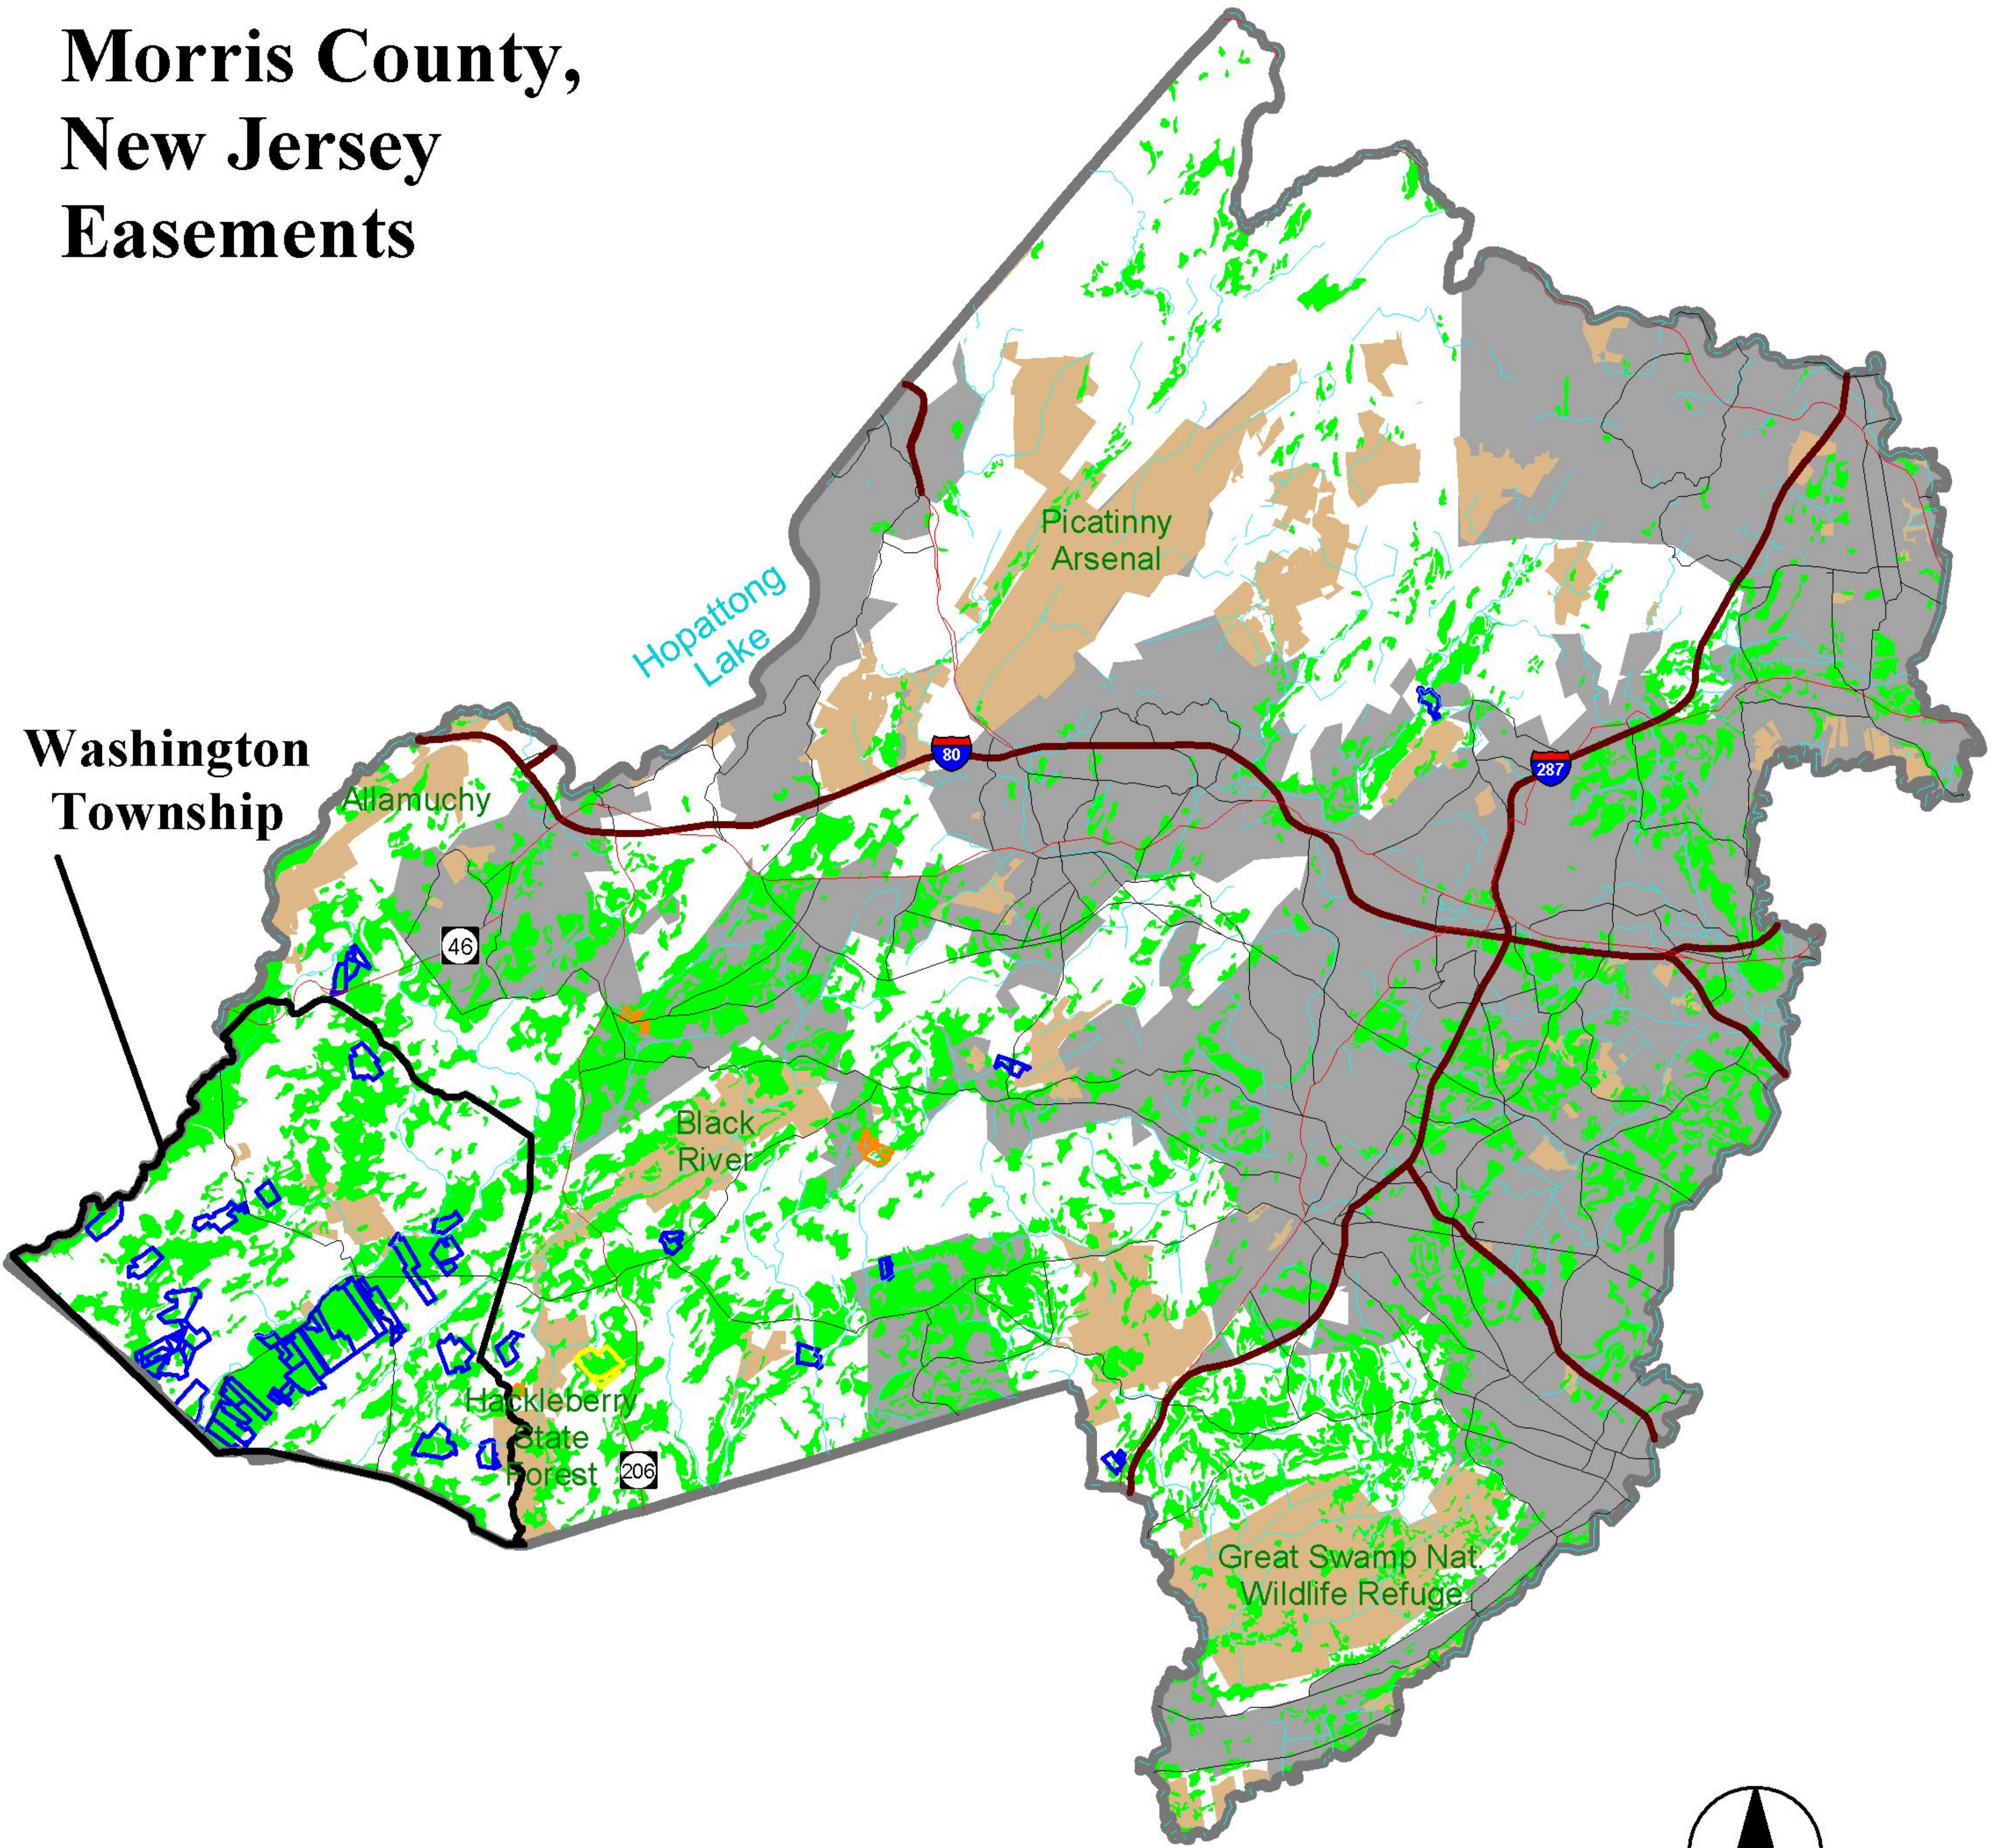

Morris County, New Jersey Easements

Washington Township

Easement Types

- | | | | |
|--|---------------|---|-------------------------|
|  | County |  | Other Protected Lands |
|  | State |  | Prime Farmland (SSURGO) |
|  | Municipal TDR |  | Urban |
|  | Undetermined |  | Roads |
| | |  | Rivers / Streams |

Easement data courtesy New Jersey State Agricultural Development Committee.