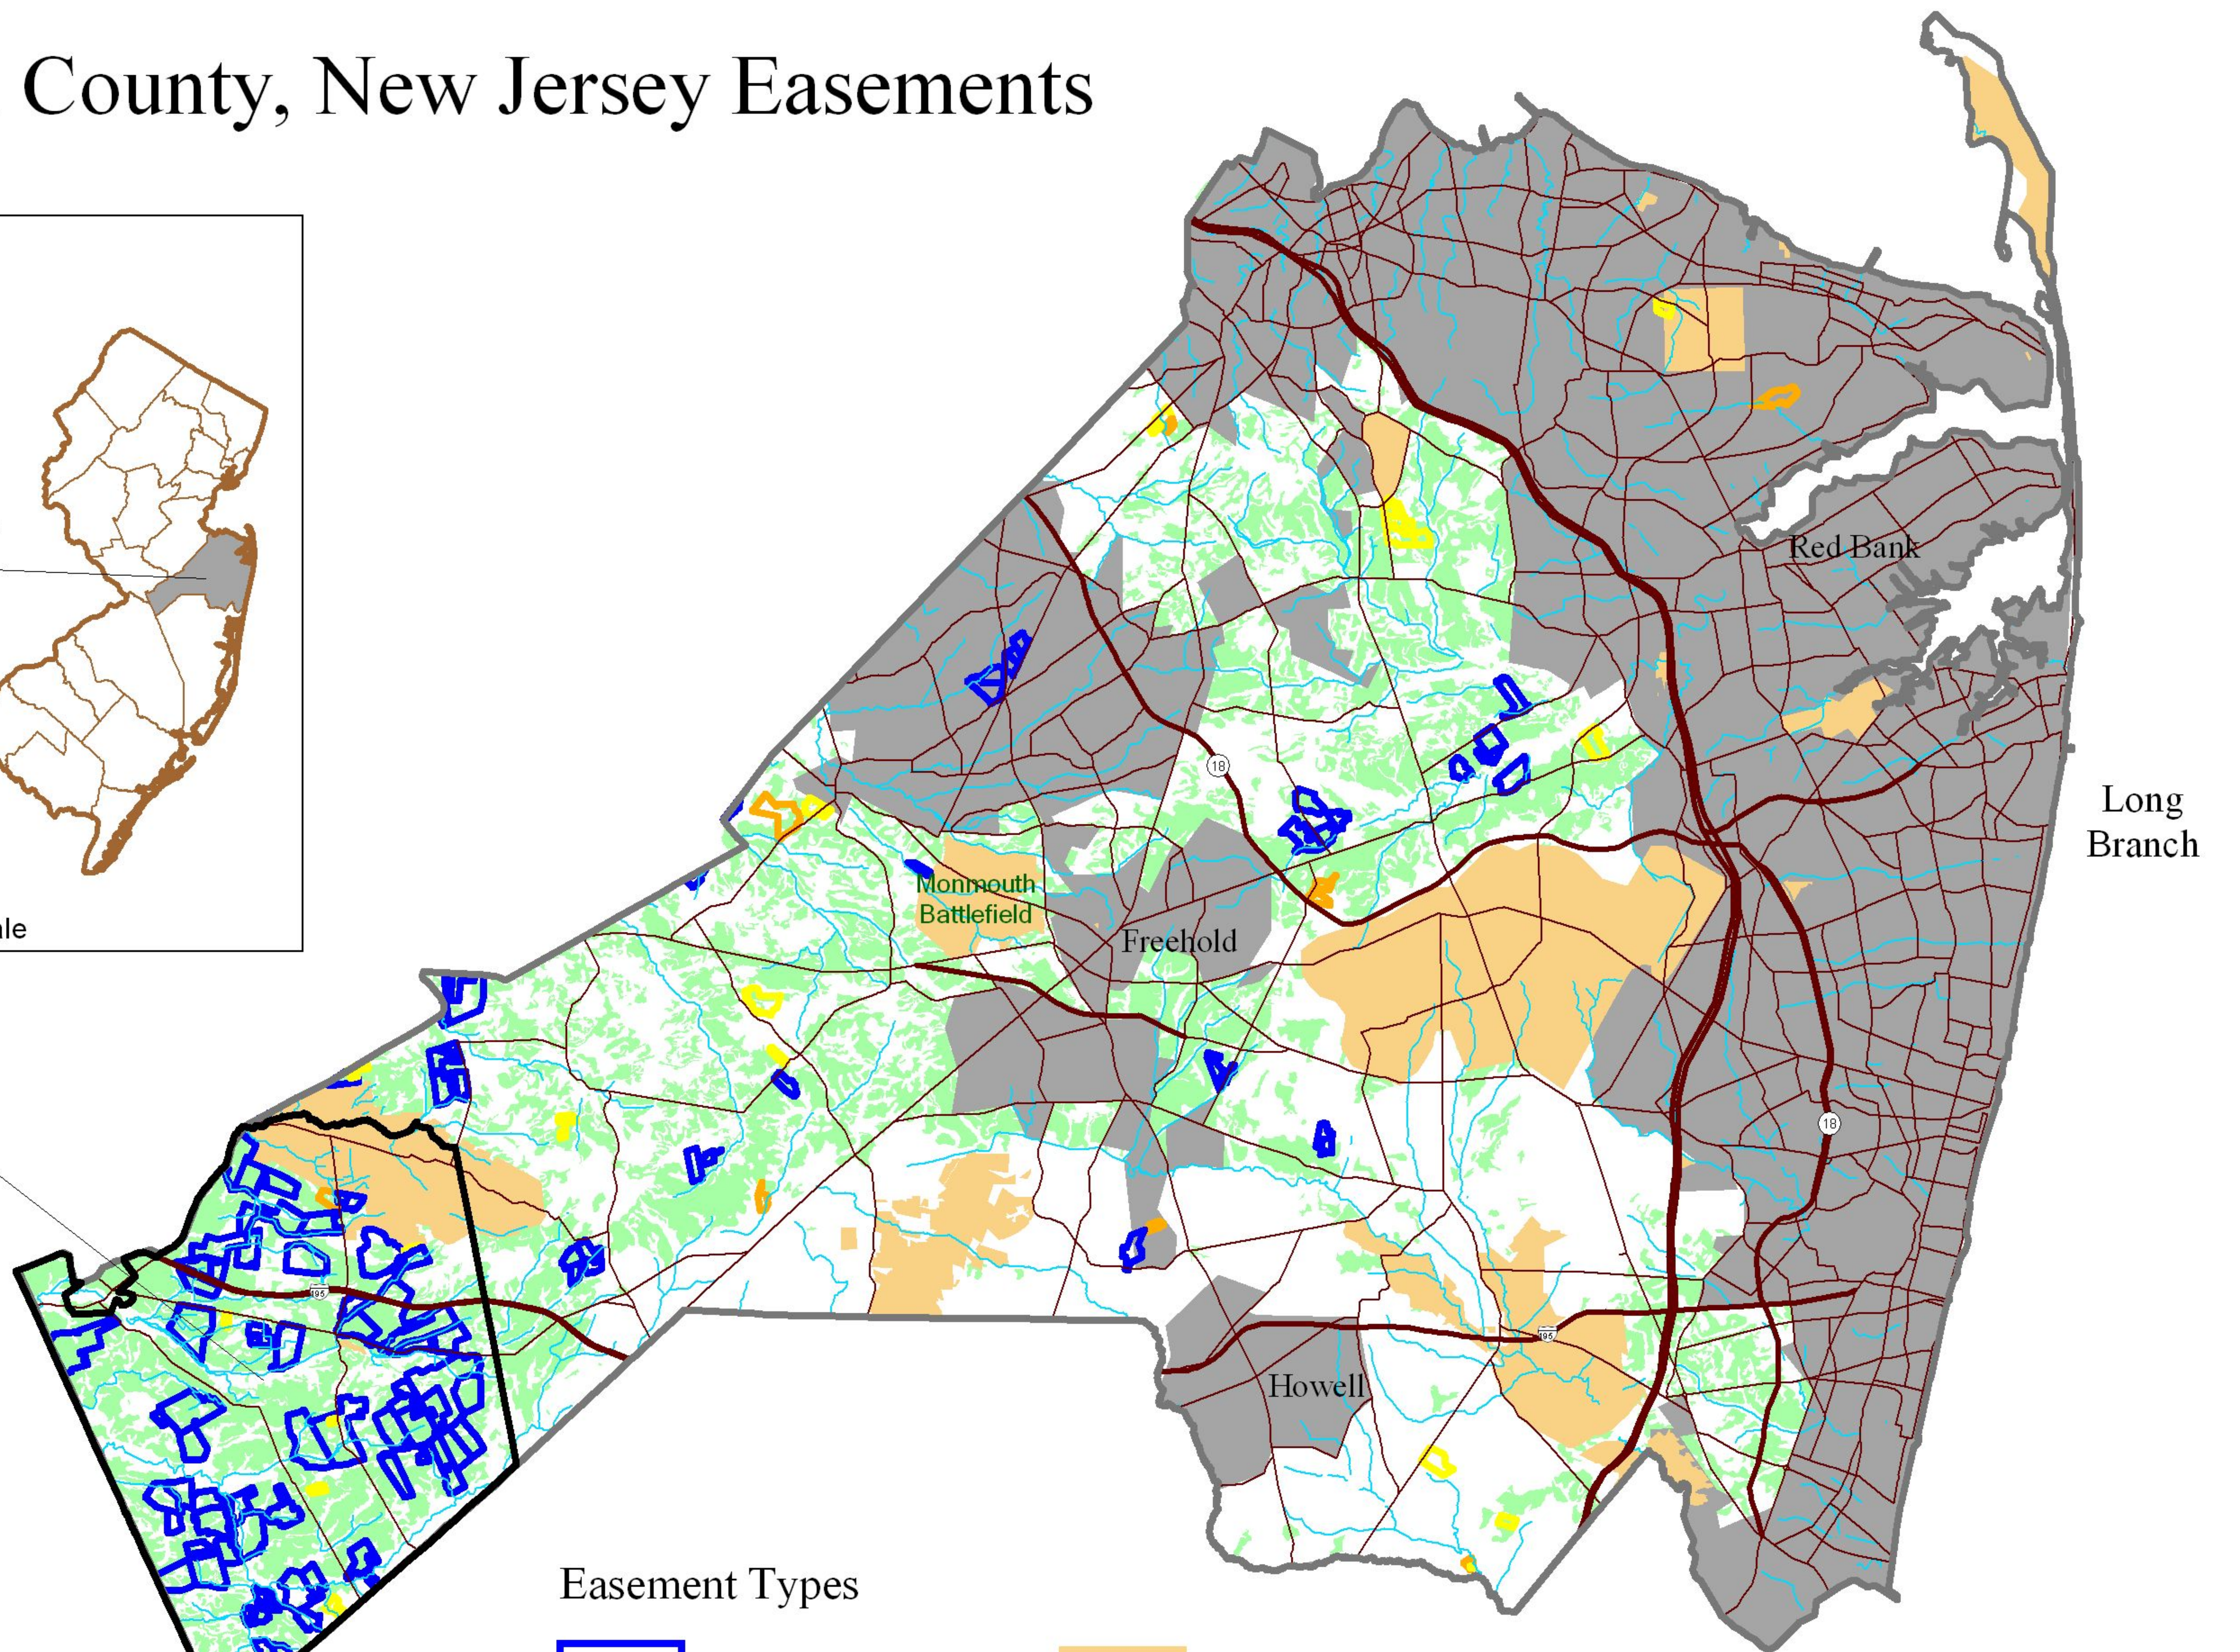

# Monmouth County, New Jersey Easements

Upper Freehold Township

## Easement Types

- |   |               |   |                         |
|---|---------------|---|-------------------------|
|  | County        |  | Other Protected Lands   |
|  | State         |  | Prime Farmland (SSURGO) |
|  | Municipal TDR |  | Urban                   |
|  | Undetermined  |  | Roads                   |
|   |               |  | Rivers                  |

2 0 2 4 Miles

*Easement Data Courtesy  
New Jersey State  
Agricultural Committee*