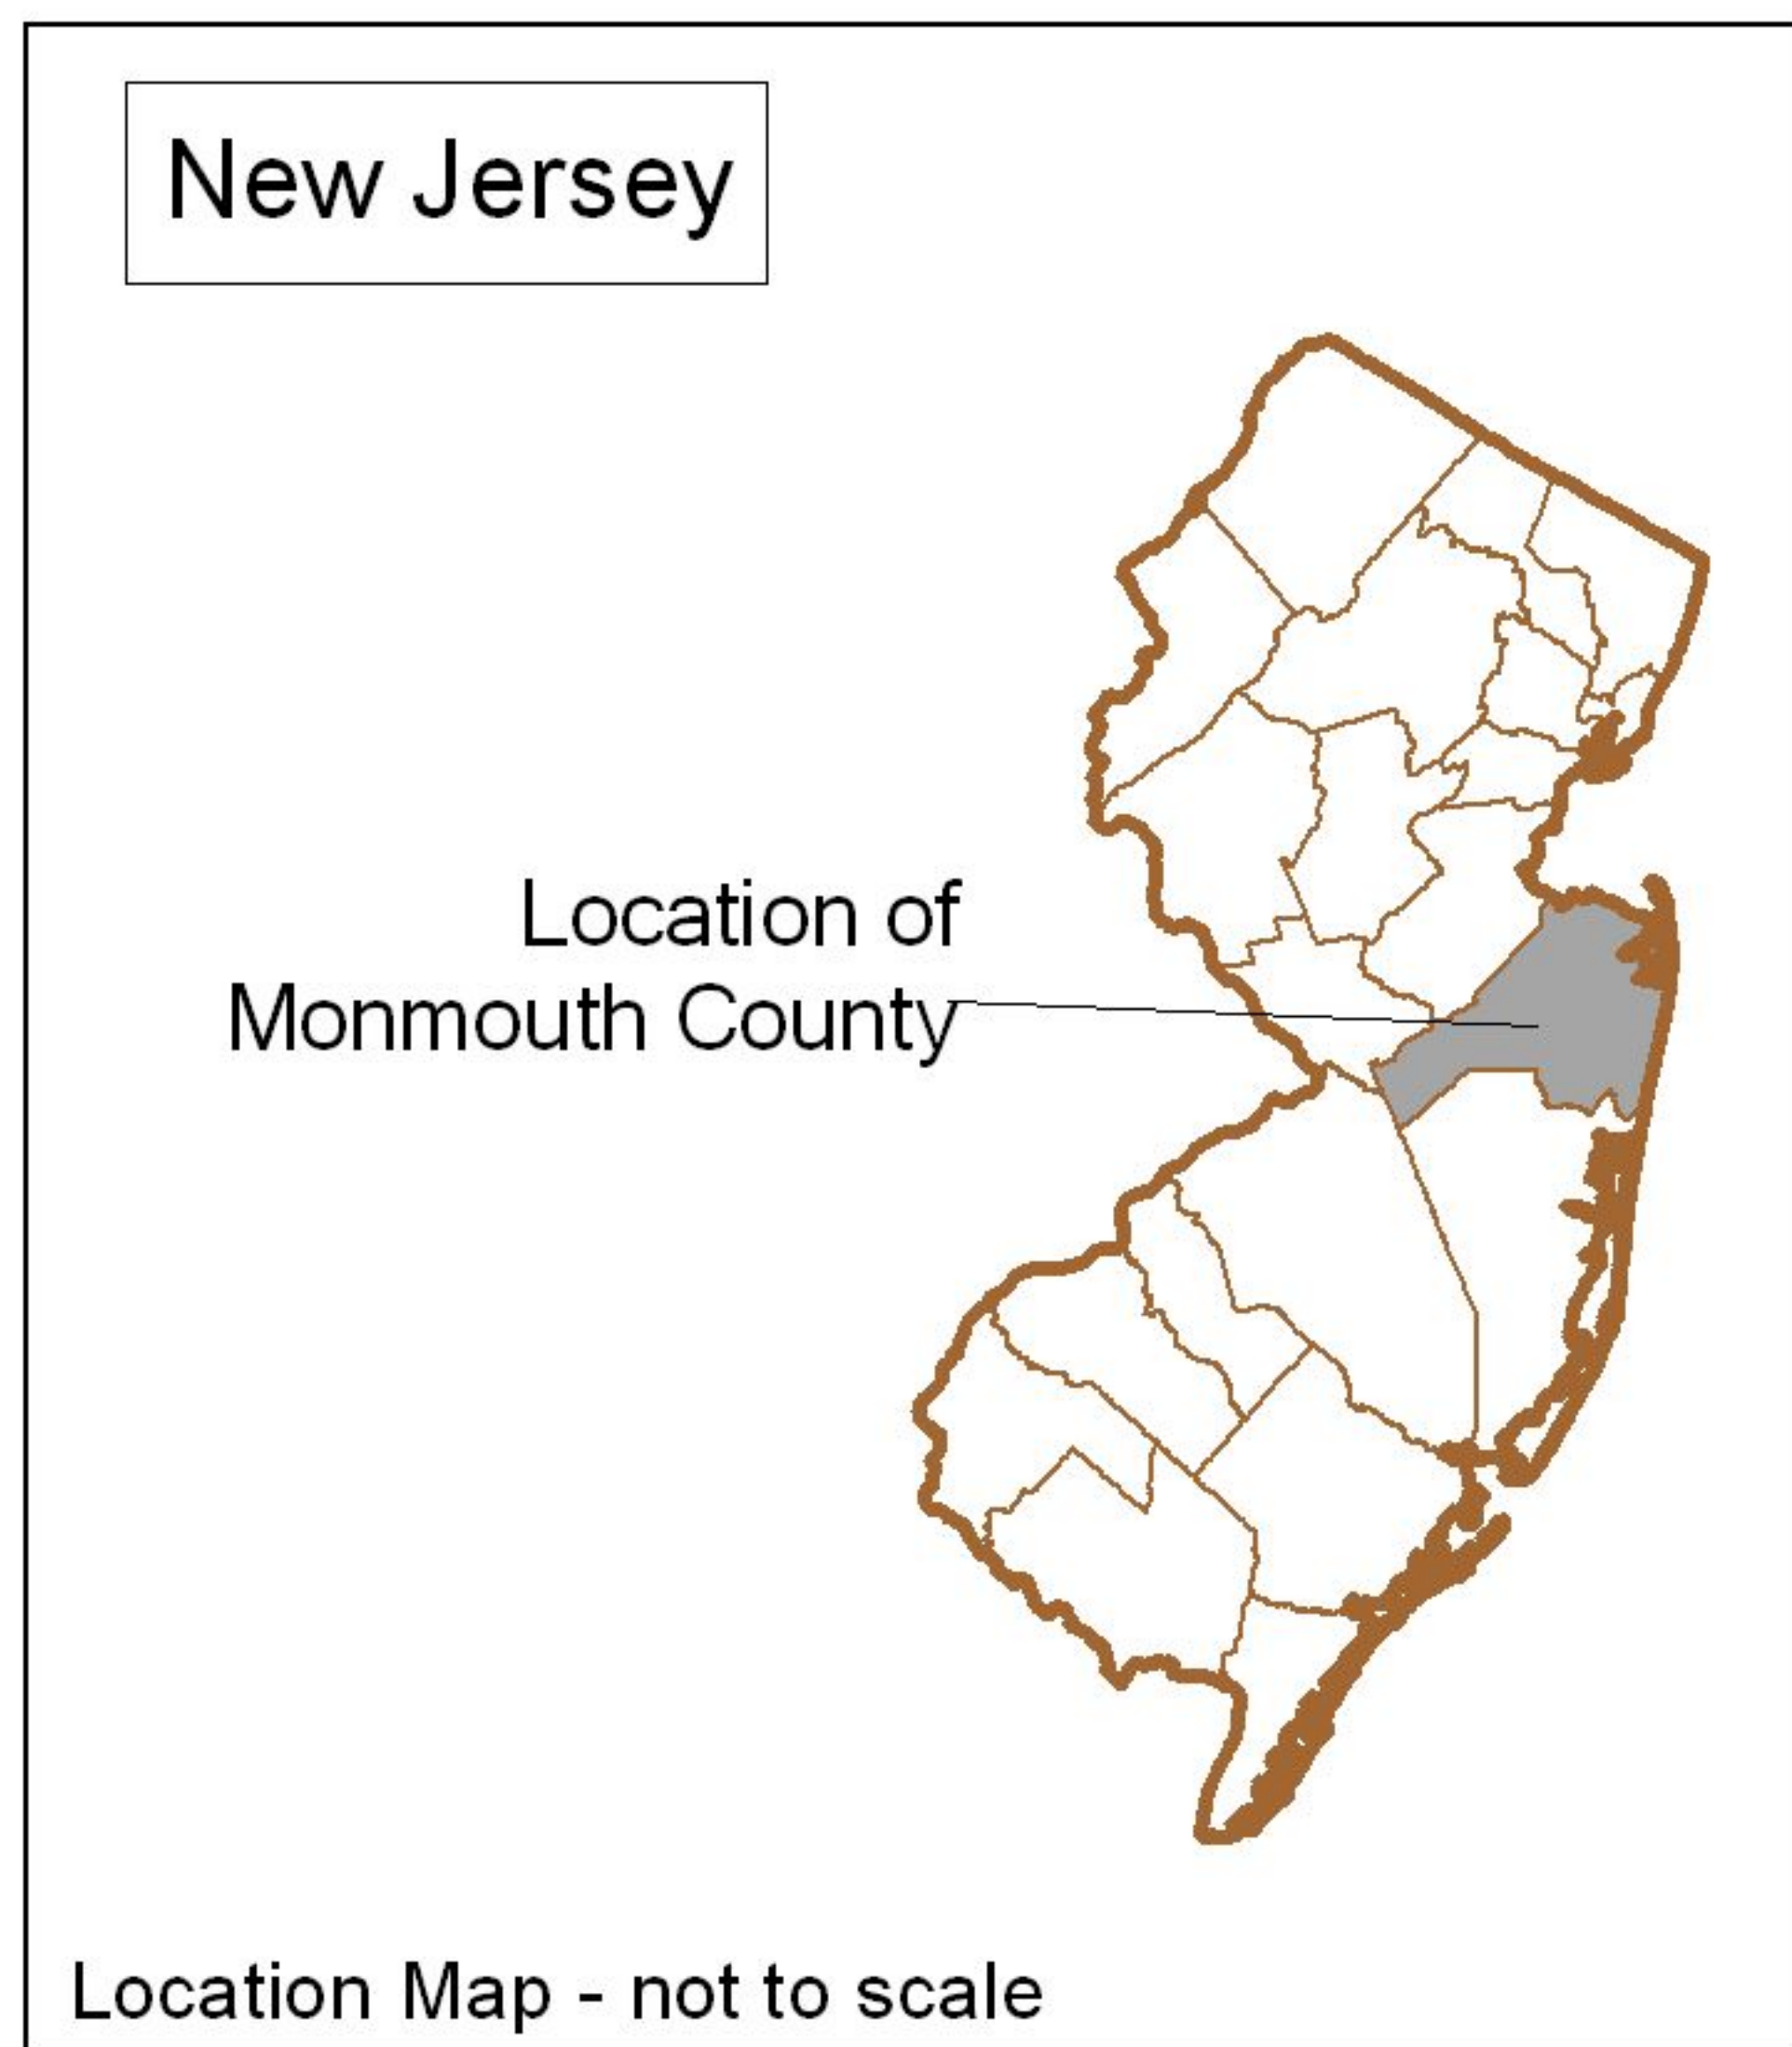

# Monmouth County, New Jersey Easements

Upper Freehold Township

## Easement Types

- |   |               |   |                         |
|---|---------------|---|-------------------------|
|  | County        |  | Other Protected Lands   |
|  | State         |  | Prime Farmland (SSURGO) |
|  | Municipal TDR |  | Urban                   |
|  | Undetermined  |  | Roads                   |
|   |               |  | Rivers                  |

2 0 2 4 Miles

*Easement Data Courtesy  
New Jersey State  
Agricultural Committee*