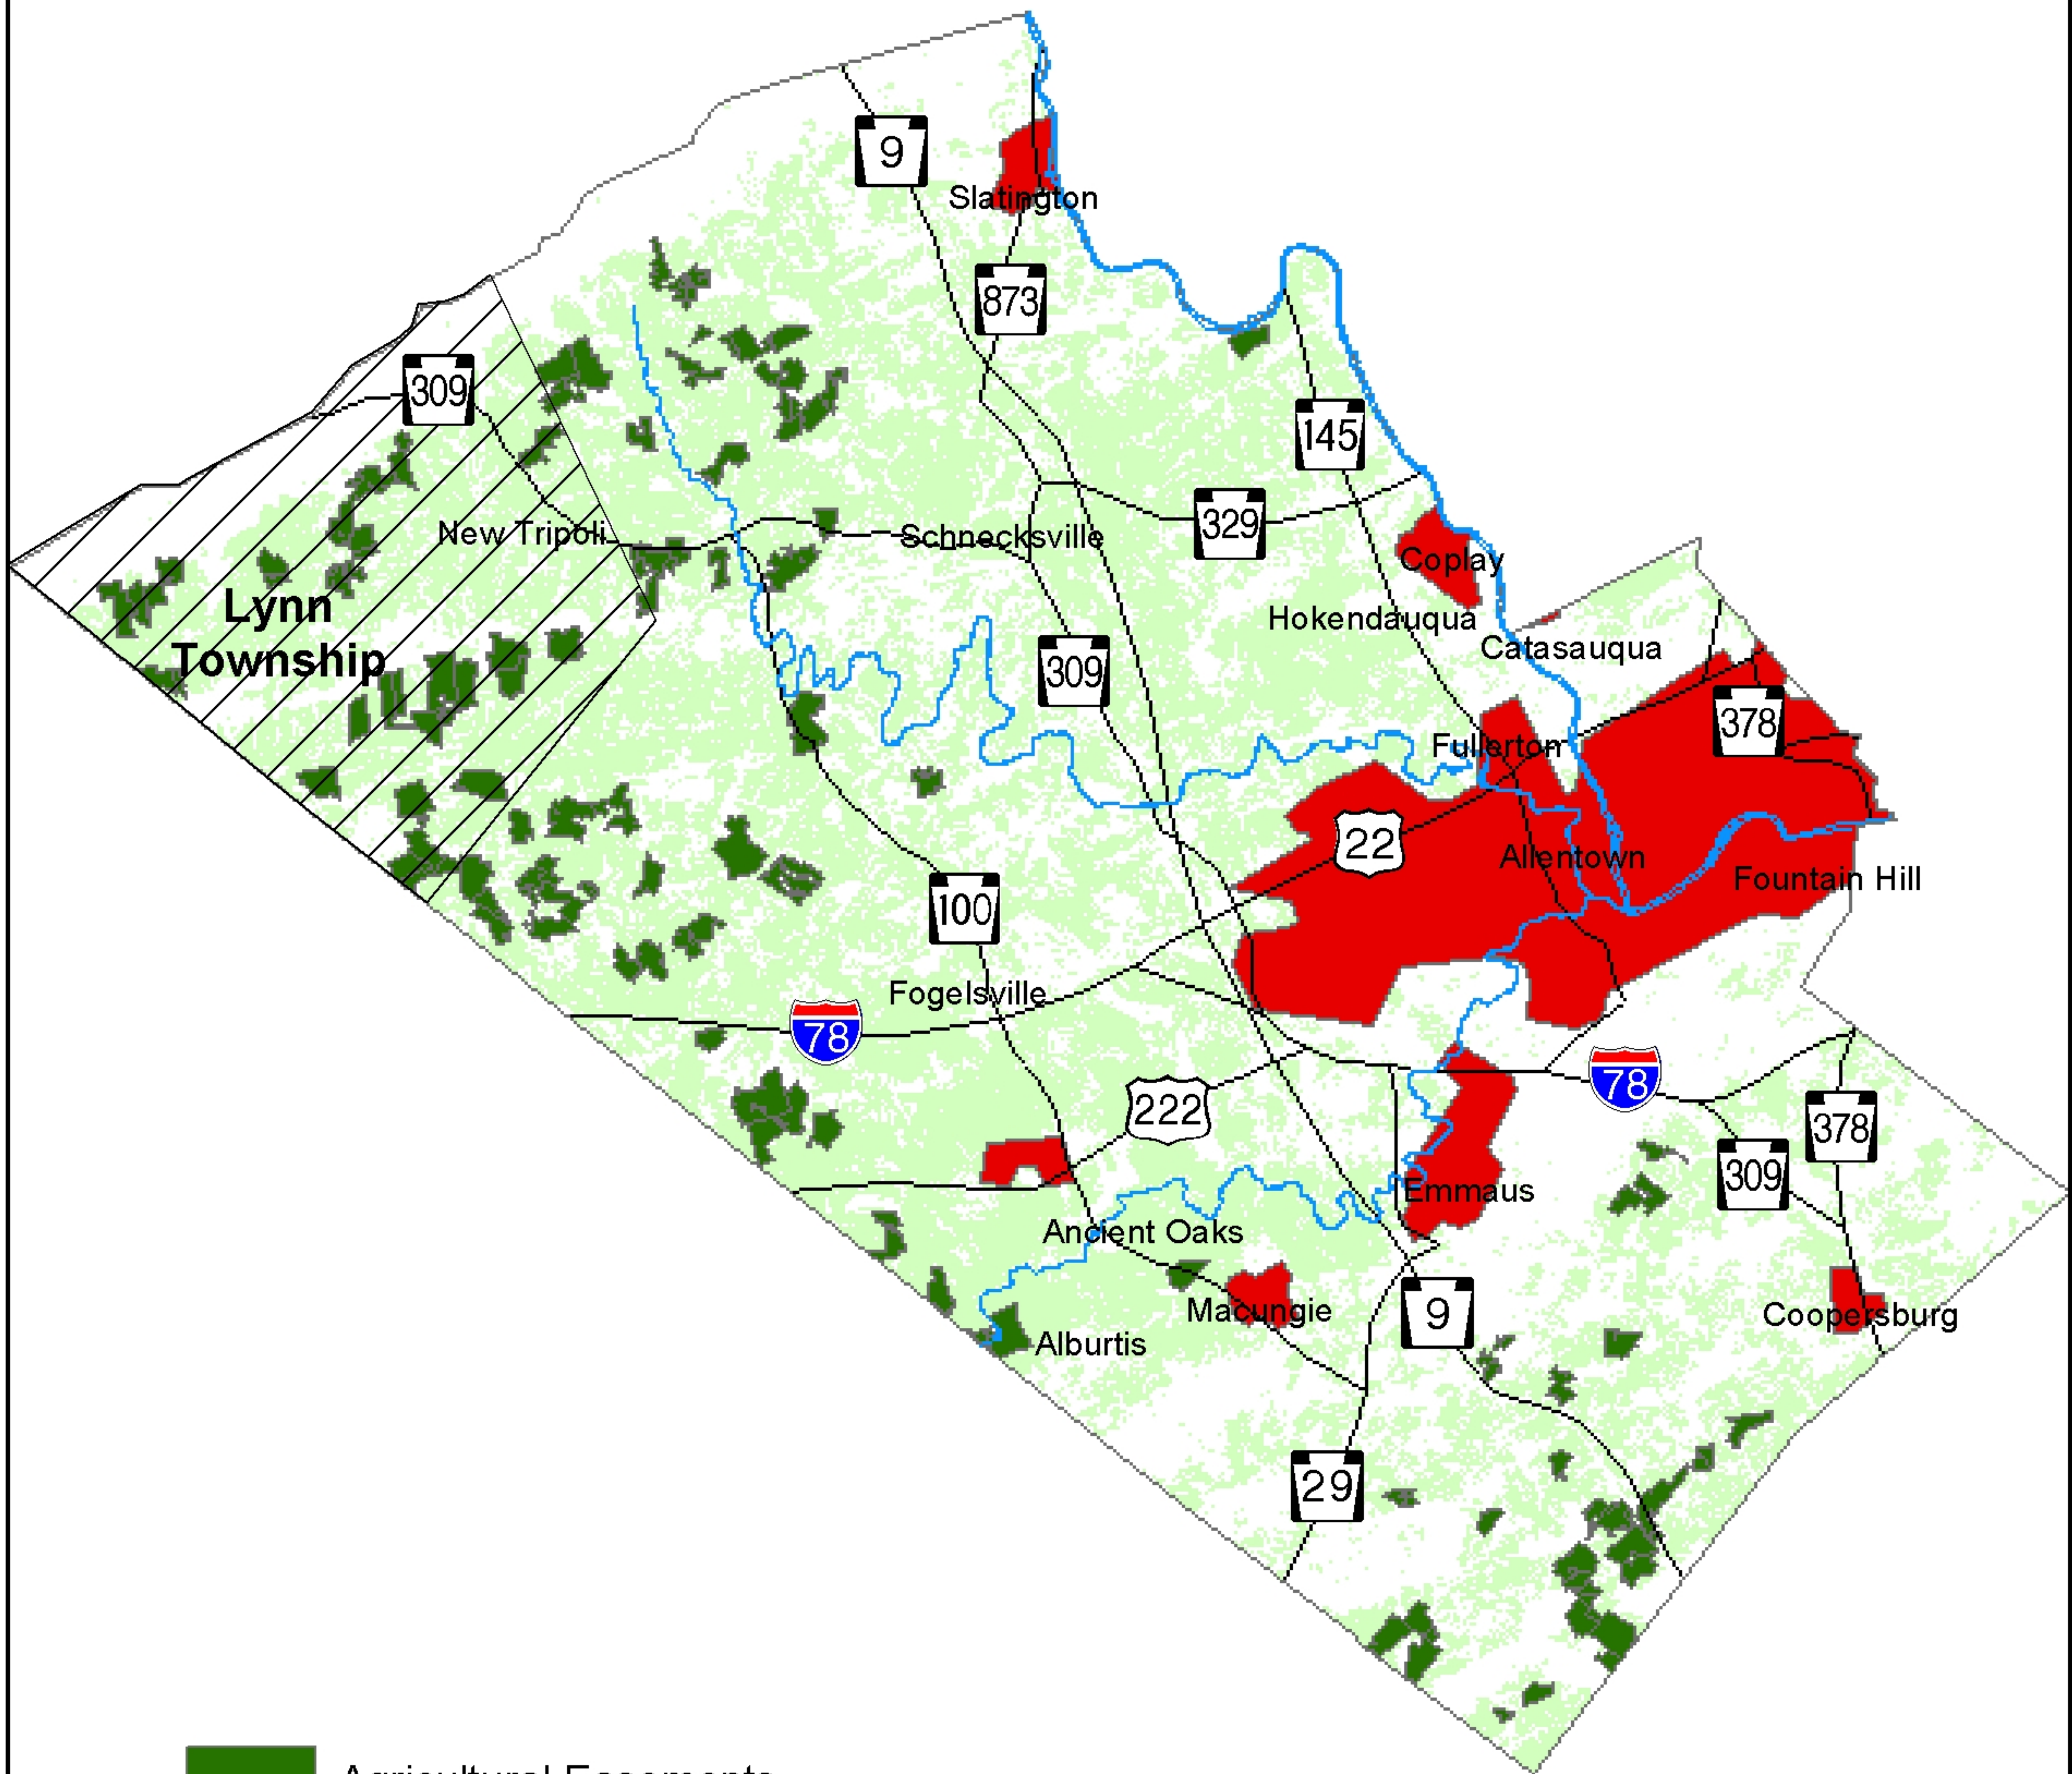

# Lehigh County, Pennsylvania Agricultural Easements

- Agricultural Easements
- Cropland
- State Parks
- Urban Areas

References: Pennsylvania Agricultural Easements, Penn State Land Analysis Lab for the Pennsylvania Department of Agriculture, 2003; National Land Cover Data: Pennsylvania, U.S. Geological Survey & U.S. Environmental Protection Agency, 2000; Urban Areas of the United States, U.S. Geological Survey, 2001; Networked Streams of Lehigh County, PA, Pennsylvania Department of Environmental Protection, 1998; Major Roads of the United States, U.S. Geological Survey, 1999; Cities and Towns of the United States, U.S. Geological Survey, 2002.