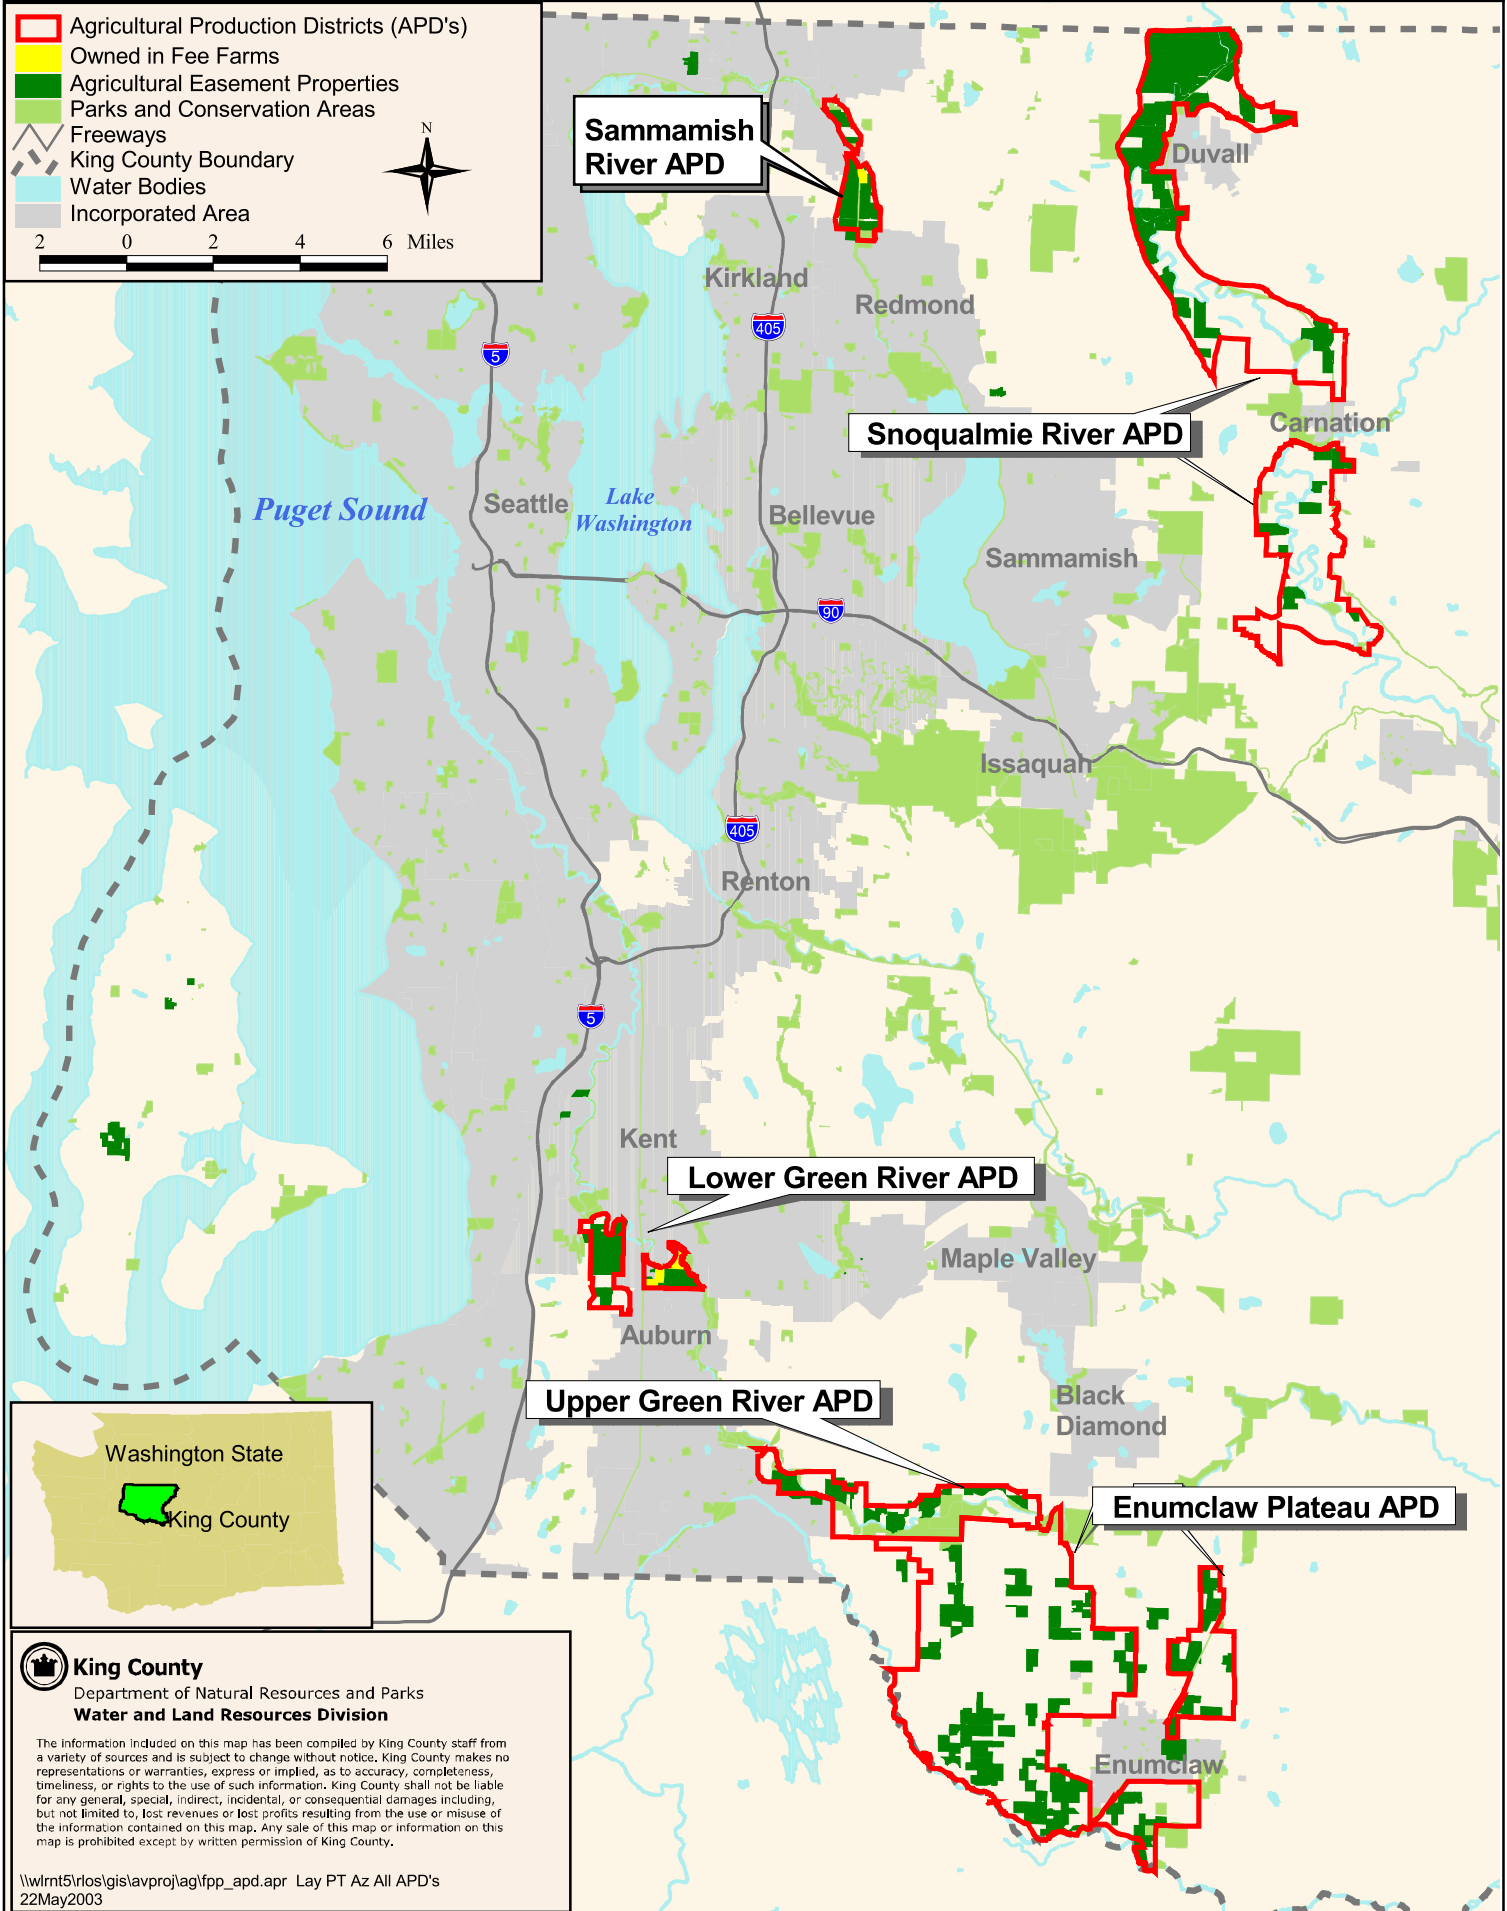

Farmland Preservation Properties in King County, Washington

- Agricultural Production Districts (APD's)
- Owned in Fee Farms
- Agricultural Easement Properties
- Parks and Conservation Areas
- Freeways
- King County Boundary
- Water Bodies
- Incorporated Area

2 0 2 4 6 Miles

King County
Department of Natural Resources and Parks
Water and Land Resources Division