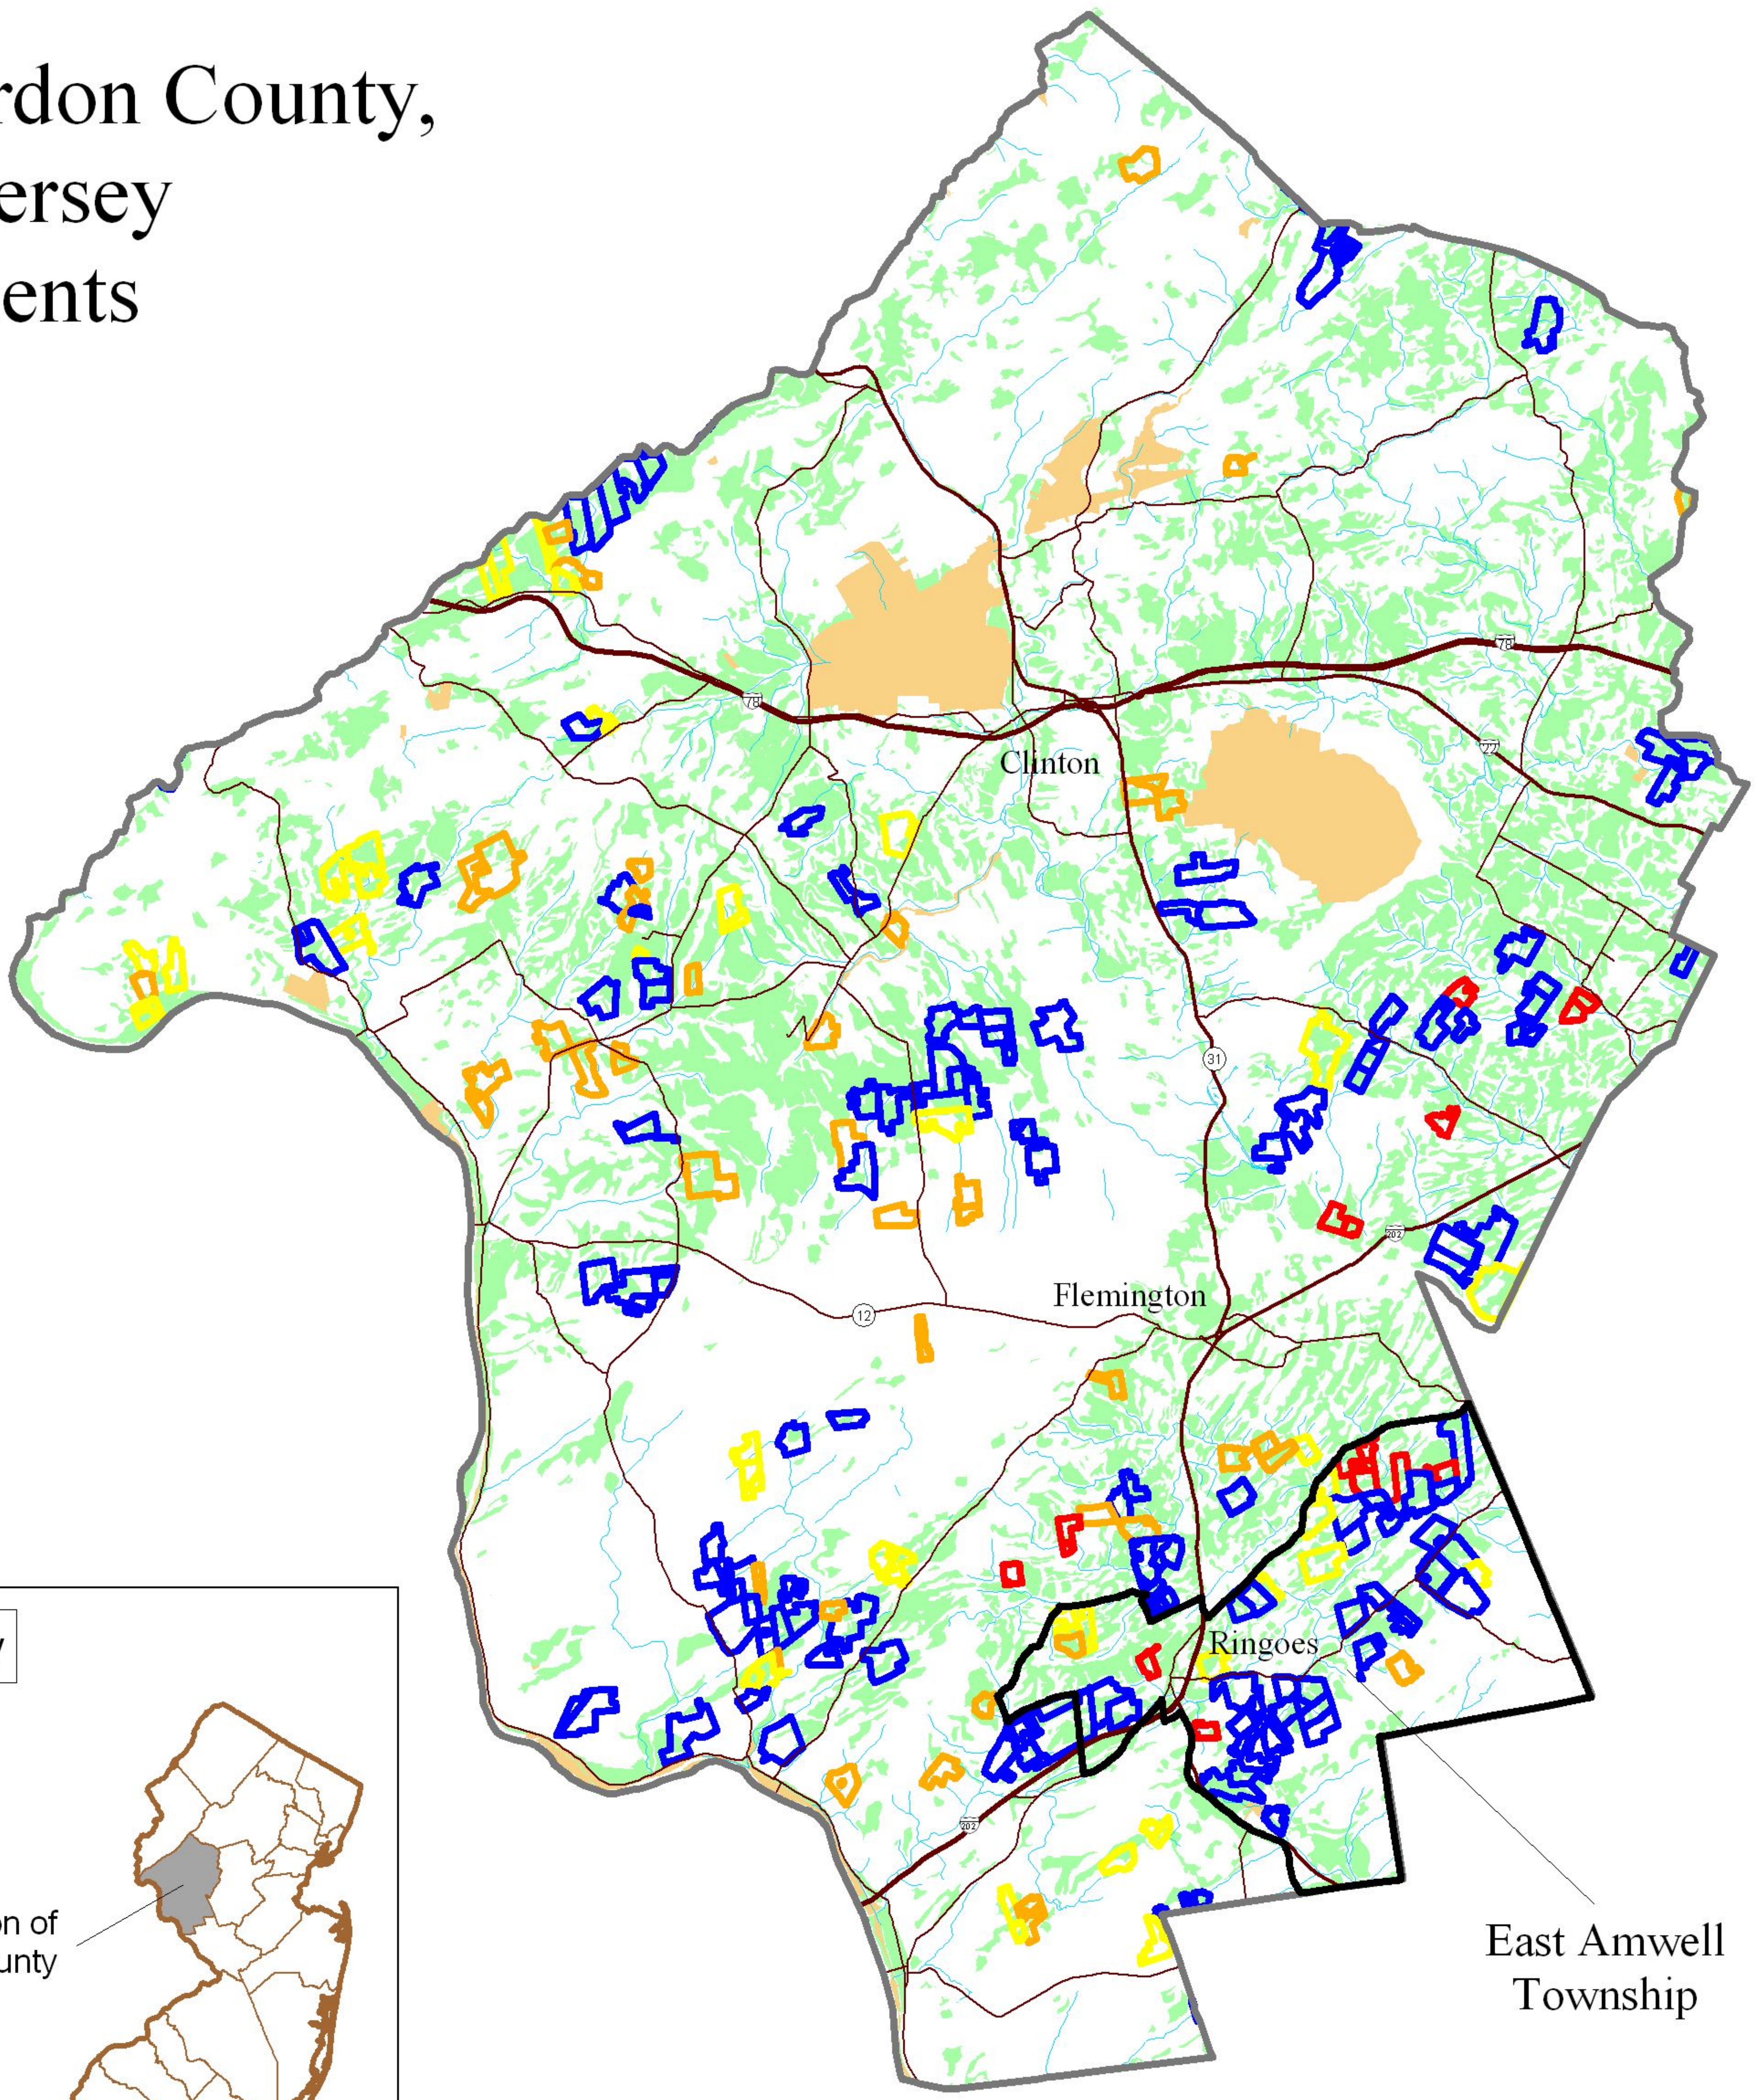

Hunterdon County, New Jersey Easements

Easement Types

- | | | | |
|--|---------------|---|-------------------------|
|  | County |  | Other Protected Lands |
|  | State |  | Prime Farmland (SSURGO) |
|  | Municipal TDR |  | Urban |
|  | Undetermined |  | Roads |
| | |  | Rivers |

East Amwell
Township

*Easement Data Courtesy
New Jersey State
Agricultural Committee*