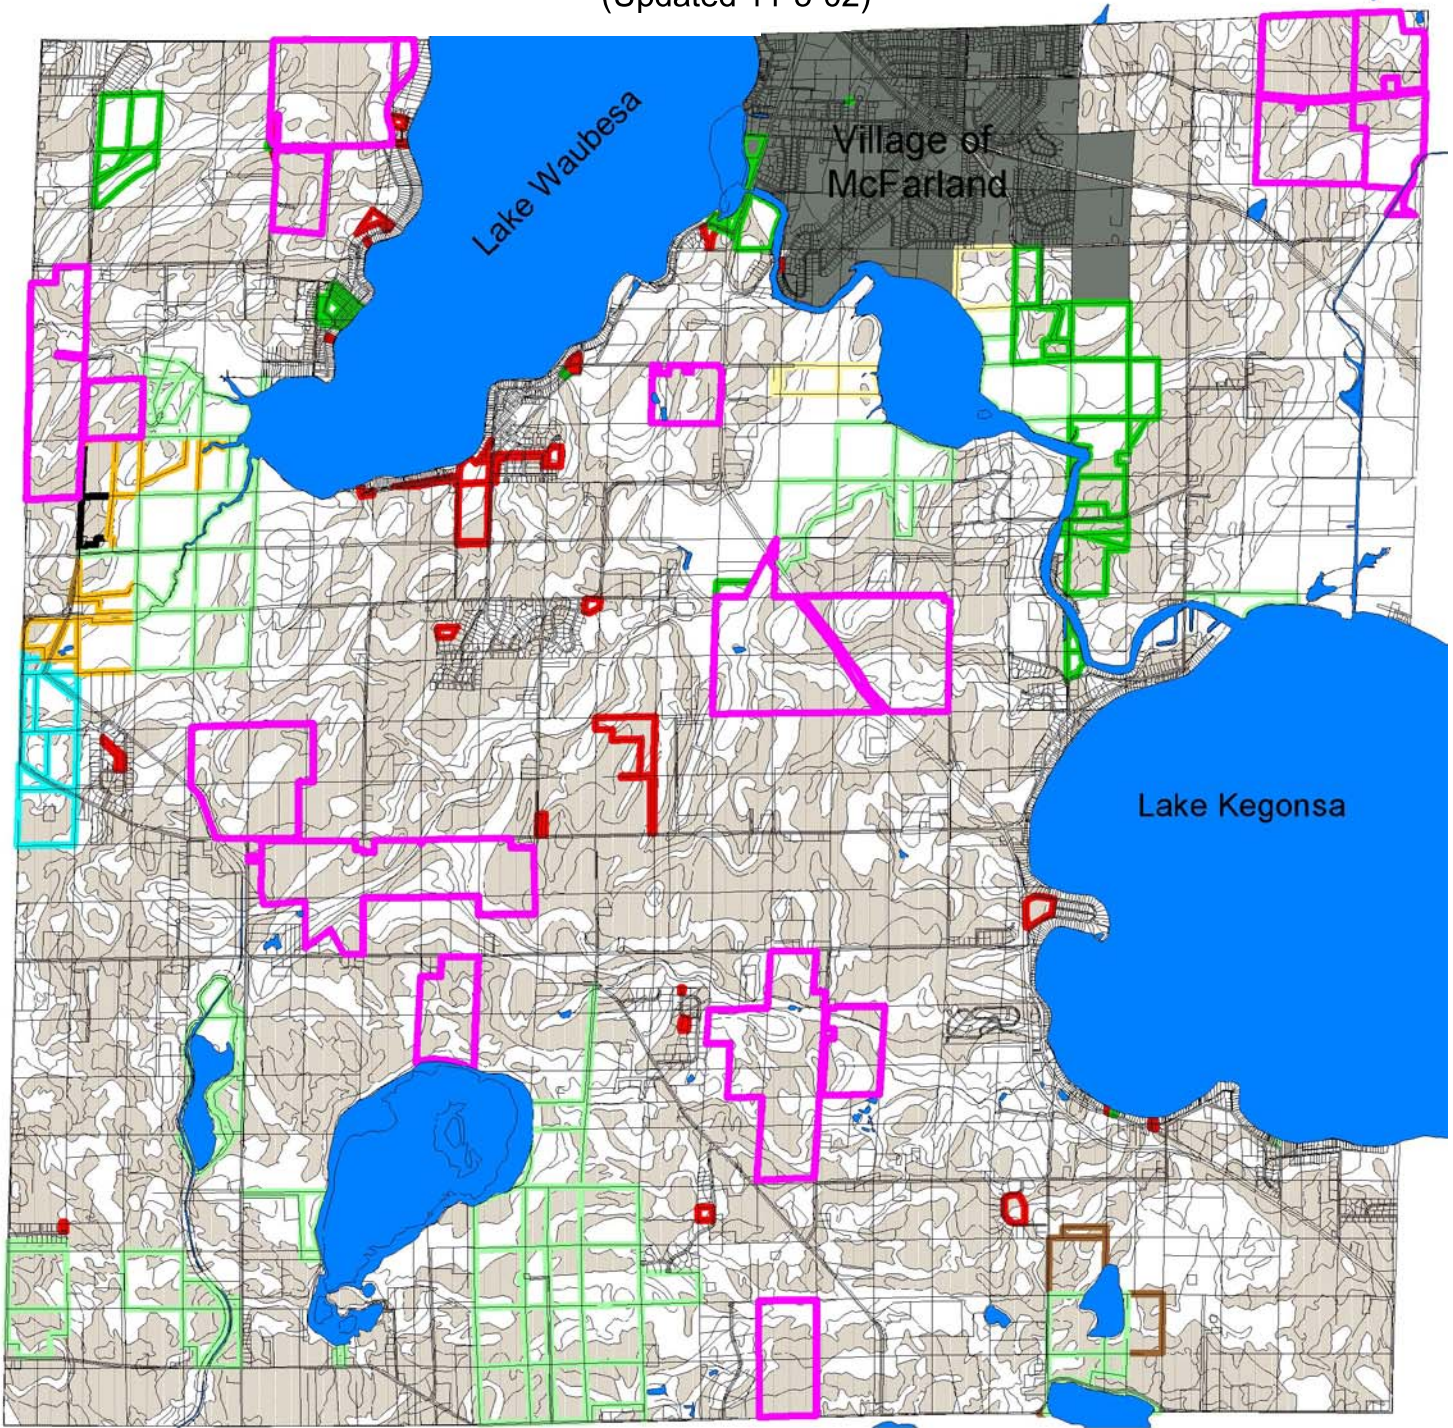

Town of Dunn Protected Lands
(Updated 11-5-02)

Protected Lands

- Dunn Conservation Easements
- Dane County Parks
- MaHunt [501(c)3]
- WI DNR
- Town Parks

- US Fish & Wildlife
- Nature Conservancy
- TNC Easement
- AFT Easement

prime soils

Wisconsin
Vicinity Map