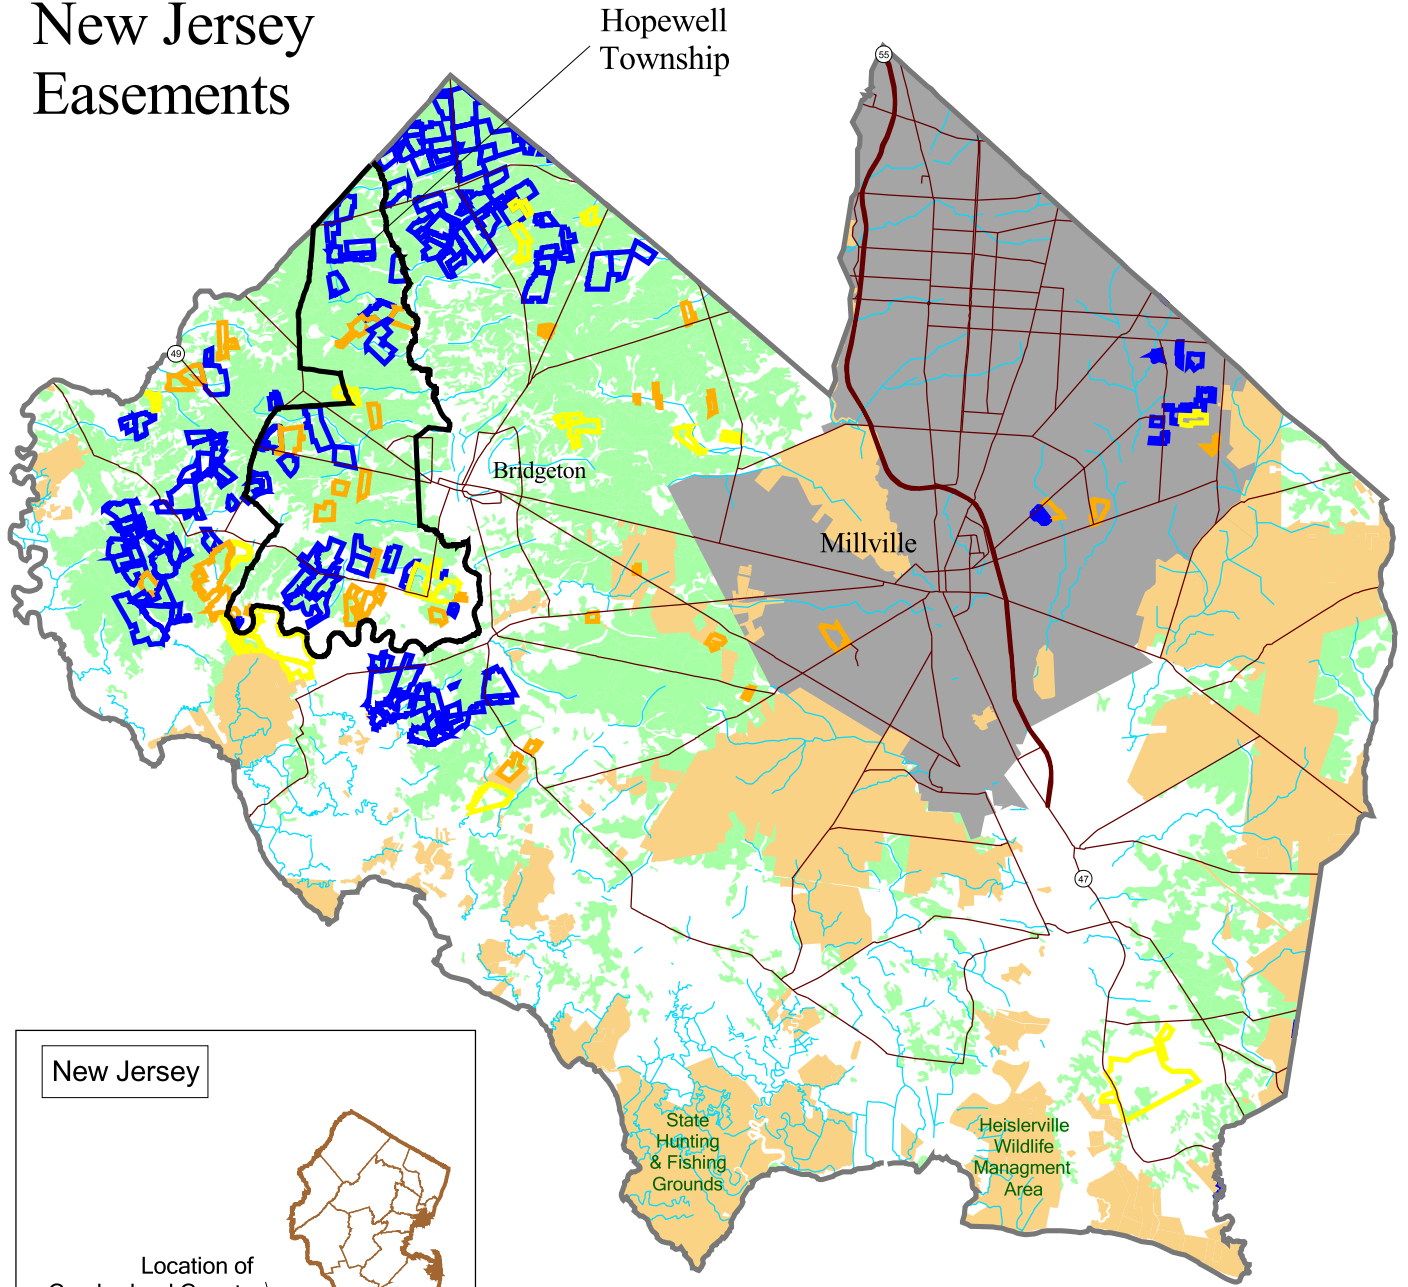

# Cumberland County, New Jersey Easements

### Easement Types

- |                                                                                     |               |                                                                                      |                         |
|-------------------------------------------------------------------------------------|---------------|--------------------------------------------------------------------------------------|-------------------------|
|  | County        |  | Other Protected Lands   |
|  | State         |  | Prime Farmland (SSURGO) |
|  | Municipal TDR |  | Urban                   |
|  | Undetermined  |  | Roads                   |
|                                                                                     |               |  | Rivers                  |