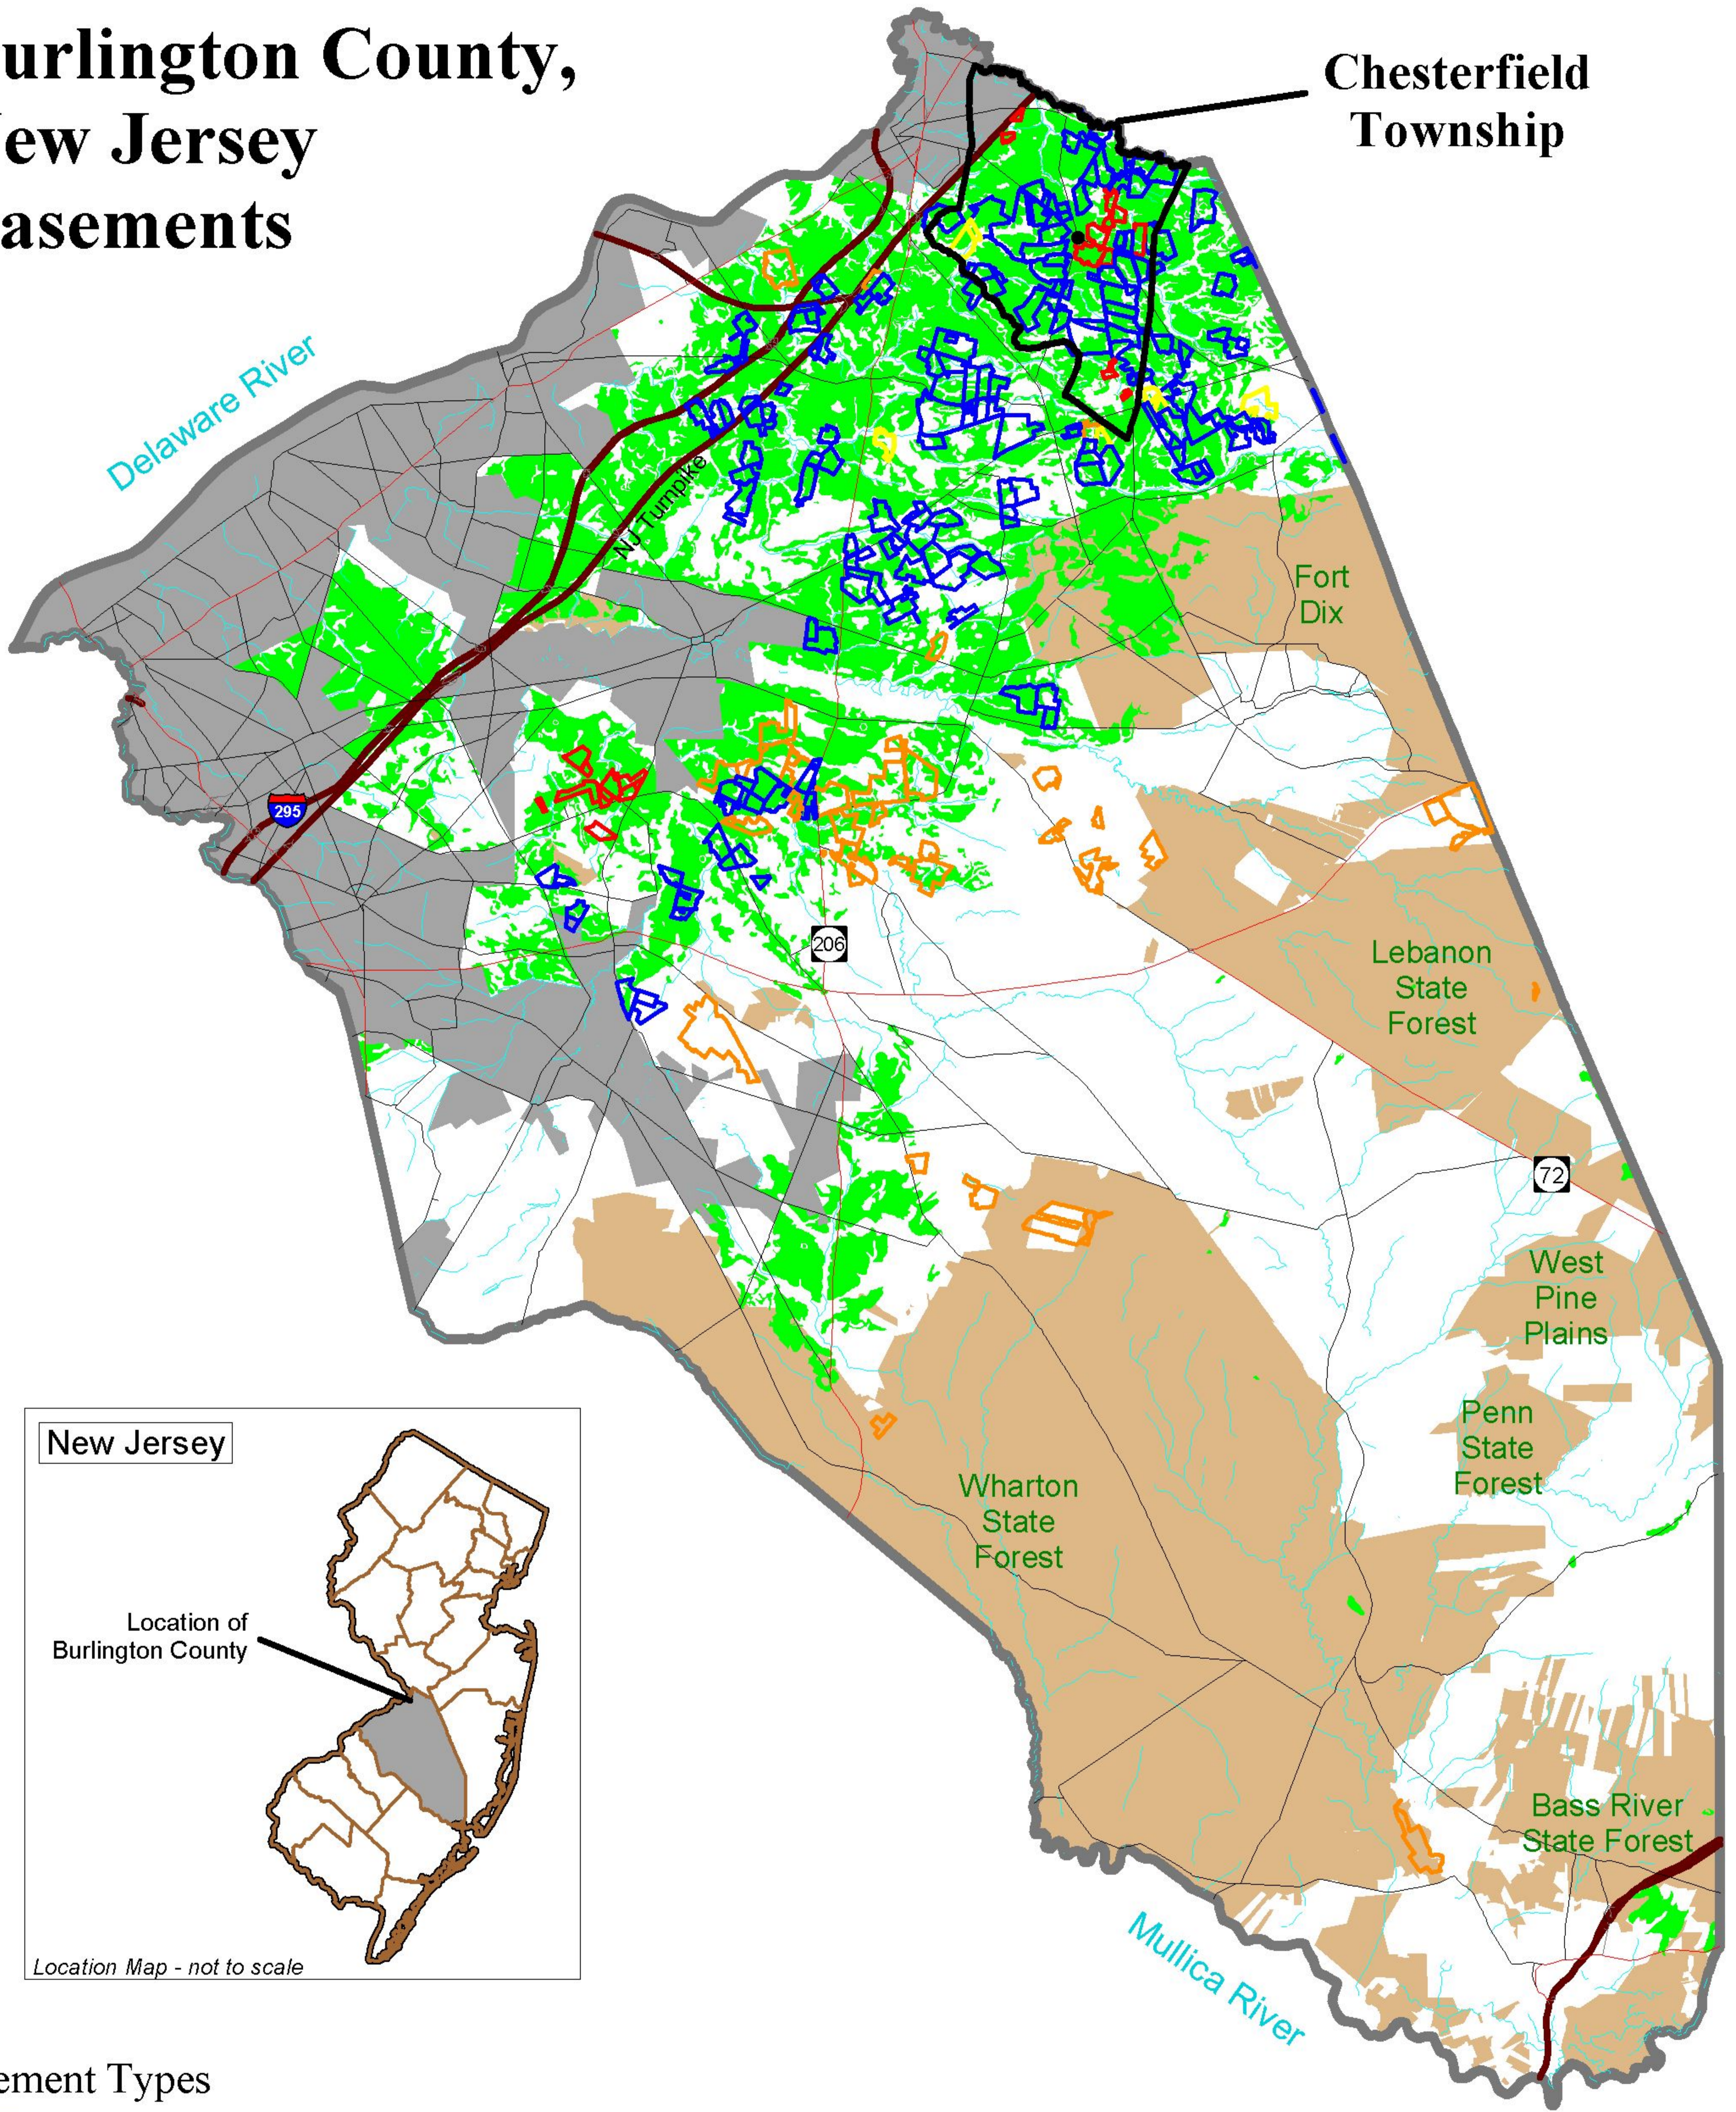

Burlington County, New Jersey Easements

Chesterfield
Township

Easement Types

- | | |
|--|---|
|  County |  Other Protected Lands |
|  State |  Prime Farmland (SSURGO) |
|  Municipal TDR |  Urban |
|  Undetermined |  Roads |
| |  Rivers / Streams |

Easement data courtesy New Jersey State Agricultural Development Committee.