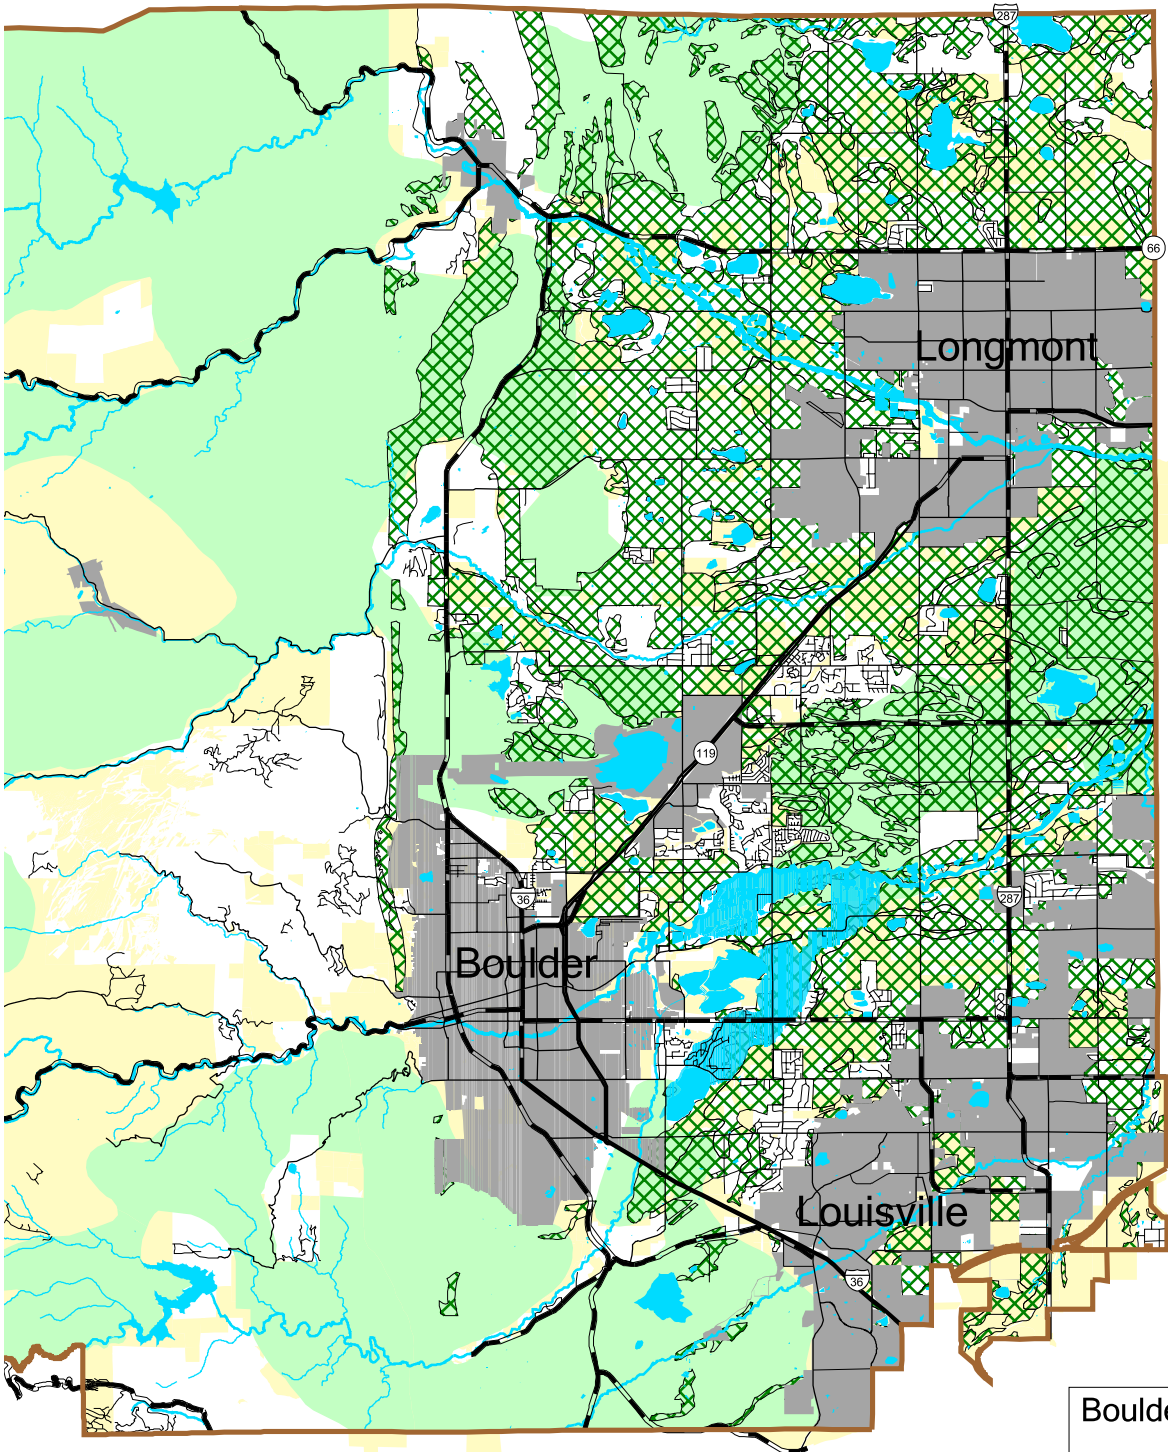

Protected Lands in Boulder County, Colorado

(East Half of Boulder County)

Legend:

-  Agricultural Lands
-  Environmental Conservation Areas
-  Other Protected Lands
-  Lakes & Reservoirs
-  Urban Areas
-  Roads
-  Rivers & Streams

Data Courtesy of Boulder County GIS Dept.